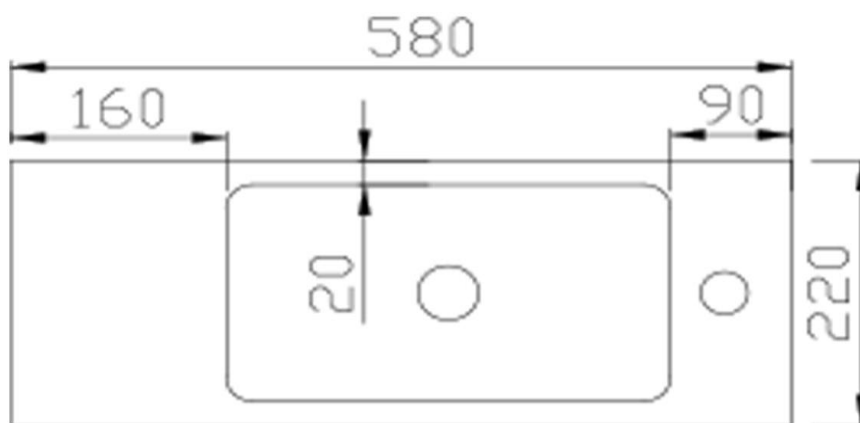

## Kzoao Mini WC Basin Only

KZWC550565

Kzoao Mini WC Basin Only

Toilet wash basin stone resin top only with hand towel holder.  
 580mm wide x 220mm deep x 50mm high.  
 Note this basin is reverseable and designed to be mounted on a cabinet or bracket i.e. does not wall hang.