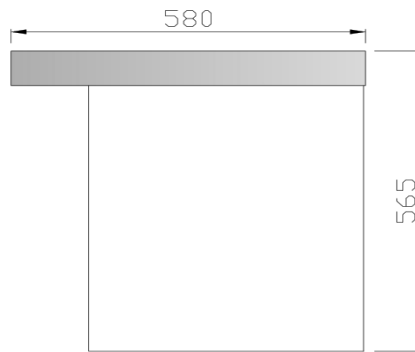

Kzoao Mini WC Set

KZWC550BE

Kzoao Mini WC Set Beech Wood Grain

- Wall hung toilet wash basin, beech wood grain cabinet
- Wall hung cabinet with soft close door finished in a beech wood grain laminate finish over 'E-ZERO' low formaldehyde emitting MDF
- Door is hinged on right side
- Cast stone resin top in glossy white
- Cabinet only 450mm wide x 220mm deep x 565mm high
- Top only 580mm wide x 220mm deep x 50mm high