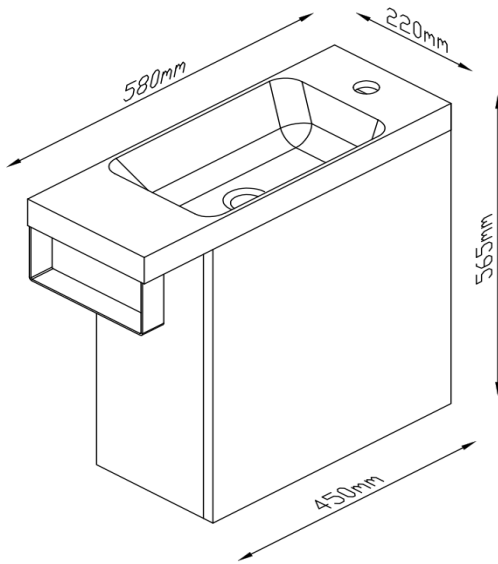

Kzoao Mini WC Set

KZWC550BE

Kzoao Mini WC Set Beech Wood Grain

- Wall hung toilet wash basin, beech wood grain cabinet
- Wall hung cabinet with soft close door finished in a beech wood grain laminate finish over 'E-ZERO' low formaldehyde emitting MDF
- Door is hinged on right side
- Cast stone resin top in glossy white
- Cabinet only 450mm wide x 220mm deep x 565mm high
- Top only 580mm wide x 220mm deep x 50mm high