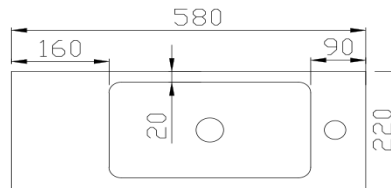

Kzoao Mini WC Set

KZWC550BE

Kzoao Mini WC Set Beech Wood Grain

- Wall hung toilet wash basin, beech wood grain cabinet
- Wall hung cabinet with soft close door finished in a beech wood grain laminate finish over 'E-ZERO' low formaldehyde emitting MDF
- Door is hinged on right side
- Cast stone resin top in glossy white
- Cabinet only 450mm wide x 220mm deep x 565mm high
- Top only 580mm wide x 220mm deep x 50mm high