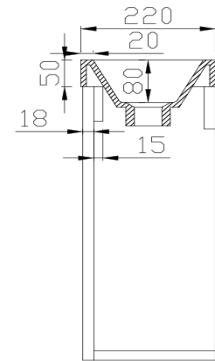

Kzoao Mini WC Set

KZWC550BE

Kzoao Mini WC Set Beech Wood Grain

- Wall hung toilet wash basin, beech wood grain cabinet
- Wall hung cabinet with soft close door finished in a beech wood grain laminate finish over 'E-ZERO' low formaldehyde emitting MDF
- Door is hinged on right side
- Cast stone resin top in glossy white
- Cabinet only 450mm wide x 220mm deep x 565mm high
- Top only 580mm wide x 220mm deep x 50mm high