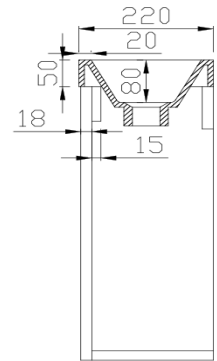

## Kzoao Mini WC Set

KZWC550BL

Kzoao Mini WC Set Black Wood Grain

- Wall hung toilet wash basin, black wood grain cabinet
- Wall hung cabinet with soft close door finished in a black wood grain laminate finish over 'E-ZERO' low formaldehyde emitting MDF
- Door is hinged on right side
- Cast stone resin top in glossy white
- Cabinet only 450mm wide x 220mm deep x 565mm high
- Top only 580mm wide x 220mm deep x 50mm high