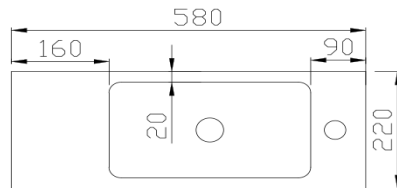

## Kzoao Mini WC Set

KZWC550BL

Kzoao Mini WC Set Black Wood Grain

- Wall hung toilet wash basin, black wood grain cabinet
- Wall hung cabinet with soft close door finished in a black wood grain laminate finish over 'E-ZERO' low formaldehyde emitting MDF
- Door is hinged on right side
- Cast stone resin top in glossy white
- Cabinet only 450mm wide x 220mm deep x 565mm high
- Top only 580mm wide x 220mm deep x 50mm high