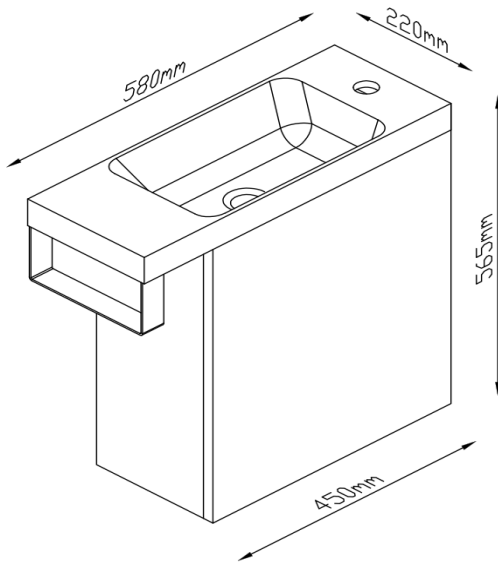

## Kzoao Mini WC Set

KZWC550BL

Kzoao Mini WC Set Black Wood Grain

- Wall hung toilet wash basin, black wood grain cabinet
- Wall hung cabinet with soft close door finished in a black wood grain laminate finish over 'E-ZERO' low formaldehyde emitting MDF
- Door is hinged on right side
- Cast stone resin top in glossy white
- Cabinet only 450mm wide x 220mm deep x 565mm high
- Top only 580mm wide x 220mm deep x 50mm high