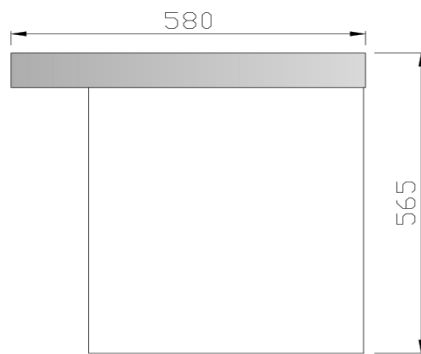

## Kzoao Mini WC Set

KZWC550BL

Kzoao Mini WC Set Black Wood Grain

- Wall hung toilet wash basin, black wood grain cabinet
- Wall hung cabinet with soft close door finished in a black wood grain laminate finish over 'E-ZERO' low formaldehyde emitting MDF
- Door is hinged on right side
- Cast stone resin top in glossy white
- Cabinet only 450mm wide x 220mm deep x 565mm high
- Top only 580mm wide x 220mm deep x 50mm high