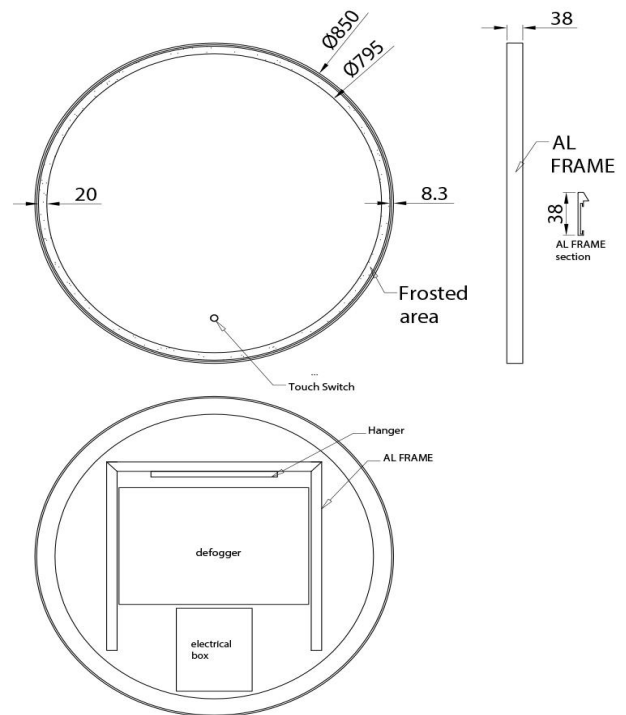

Cadre 850mm LED Mirror with Demister

MC850BL

Cadre 850mm LED Mirror with Demister Matte Black

The Cadre mirror is a round, framed LED mirror available in three colours, Brushed Stainless, Brushed Gold and Black.

LED mirror with three dimming settings

Fitted with a demister pad

850mm in diameter

The demister pad has a button in the front of the mirror to turn it on and off

Can't be recessed into wall due to shape

CARE AND USE