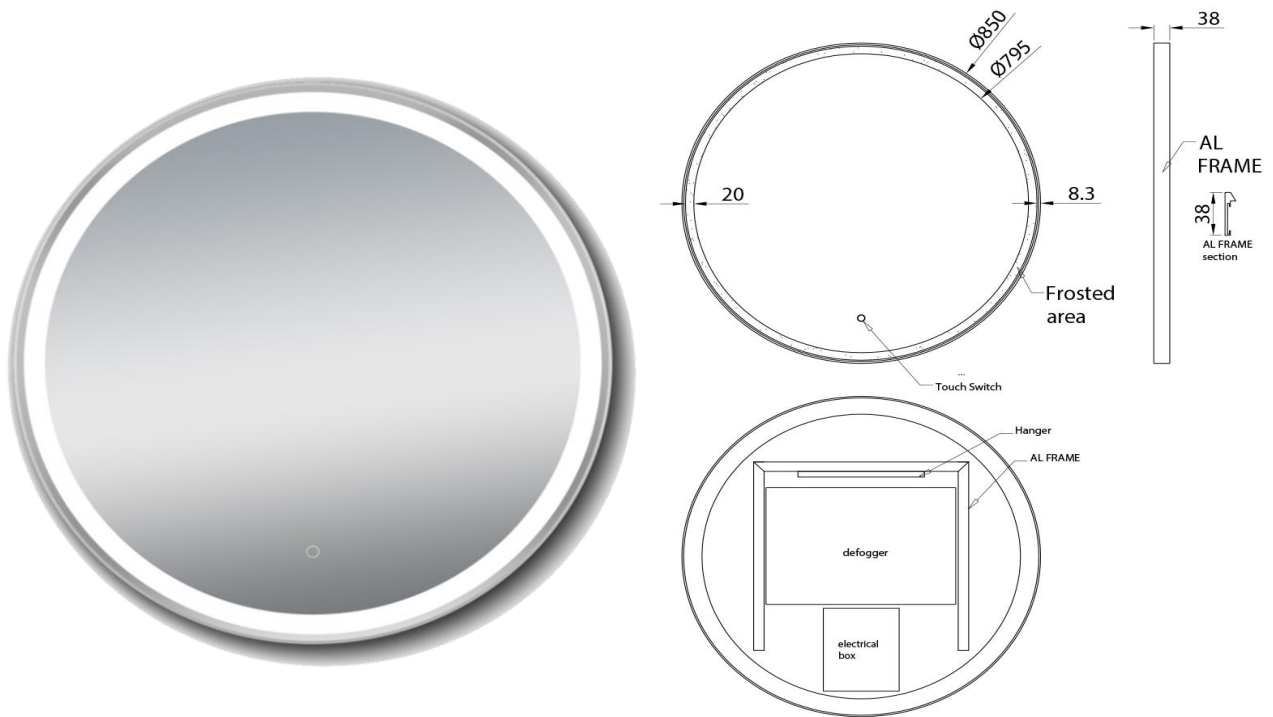

# Cadre 850mm LED Mirror with Demister

MC850BS

Cadre 850mm LED Mirror with Demister Brushed Stainless

The Cadre mirror is a round, framed LED mirror available in three colours, Brushed Stainless, Brushed Gold and Black.

LED mirror with three dimming settings

Fitted with a demister pad

850mm in diameter

The demister pad has a button in the front of the mirror to turn it on and off

Can't be recessed into wall due to shape