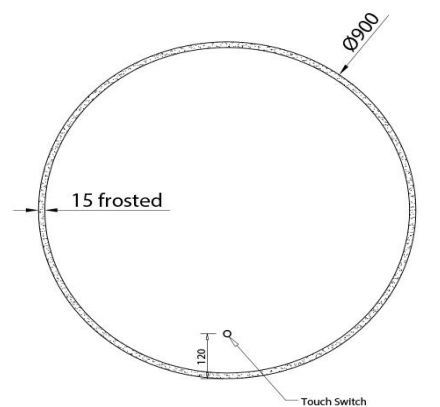

Verre 900mm Round Mirror

MV900

Verre 900mm Round Mirror

The Verre mirror is a round unframed LED mirror

LED mirror with three dimming settings

Fitted with a demister pad

900mm in diameter

The demister pad has a button in the front of the mirror to turn it on and off

Can't be recessed into wall due to shape

CARE AND USE

Mirrors

For best results use a moistened microfibre cloth to remove dry dirt or grime, followed by cleaning with a dry microfibre cloth. Avoid using alkaline (ammonia) or acid (vinegar) based products you not only risk damaging the silvered backing of the mirror, but also tend to leave behind streaks and smears.

LIMITED PRODUCT WARRANTIES

To be read in conjunction with and subject to all terms and conditions contained in the Waterware 'Producer Statement' available on-line (<http://www.waterware.co.nz/media-downloads>) From date of purchase, Waterware Services warrants products from the following categories to be free from manufacturing defect subject to exclusions (if applicable):

Category	Domestic Installations	Commercial Installations	Exclusions	Wells
Mirrors	2 years parts and labour	2 year parts and labour	None	Not required