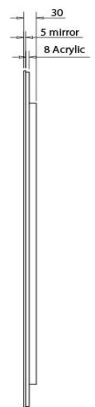

MV900

Verre 900mm Round Mirror

The Verre mirror is a round unframed LED mirror

LED mirror with three dimming settings

Fitted with a demister pad

900mm in diameter

The demister pad has a button in the front of the mirror to turn it on and off

Can't be recessed into wall due to shape