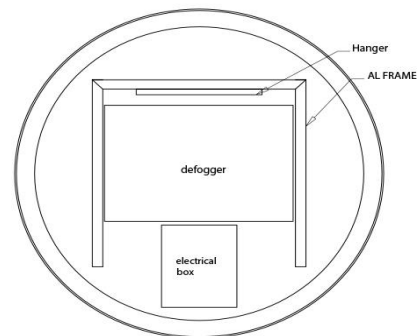

Verre 900mm Round Mirror

MV900

Verre 900mm Round Mirror

The Verre mirror is a round unframed LED mirror

LED mirror with three dimming settings

Fitted with a demister pad

900mm in diameter

The demister pad has a button in the front of the mirror to turn it on and off

Can't be recessed into wall due to shape

CARE AND USE

Mirrors

For best results use a moistened microfibre cloth to remove dry dirt or grime, followed by cleaning with a dry microfibre cloth. Avoid using alkaline (ammonia) or acid (vinegar) based products you not only risk damaging the silvered backing of the mirror, but also tend to leave behind streaks and smears.

LIMITED PRODUCT WARRANTIES

To be read in conjunction with and subject to all terms and conditions contained in the Waterware 'Producer Statement' available on-line (<http://www.waterware.co.nz/media-downloads>) From date of purchase, Waterware Services warrants products from the following categories to be free from manufacturing defect subject to exclusions (if applicable):

Category	Domestic Installations	Commercial Installations	Exclusions	Wells
Mirrors	2 years parts and labour	2 year parts and labour	None	Not required