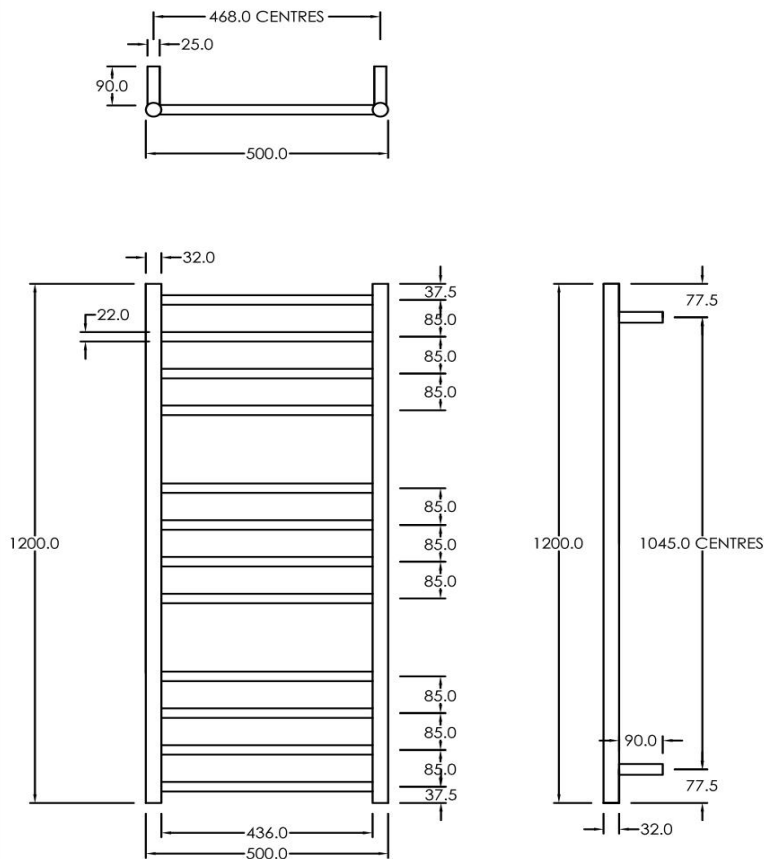

Electric Round Towel Rail 240V

RTLR1200500GM

Electric Round Towel Rail 240V 1200 x 500mm Gun Metal

Our extensive range of electric heated round towel rails come in satin black, chrome, brushed stainless, gun metal and brushed gold. They have left or right hand dual wiring, 240V and are AS/NZS 60335 safety approved. Made from stainless steel. Transformer not required for a 240V towel rail