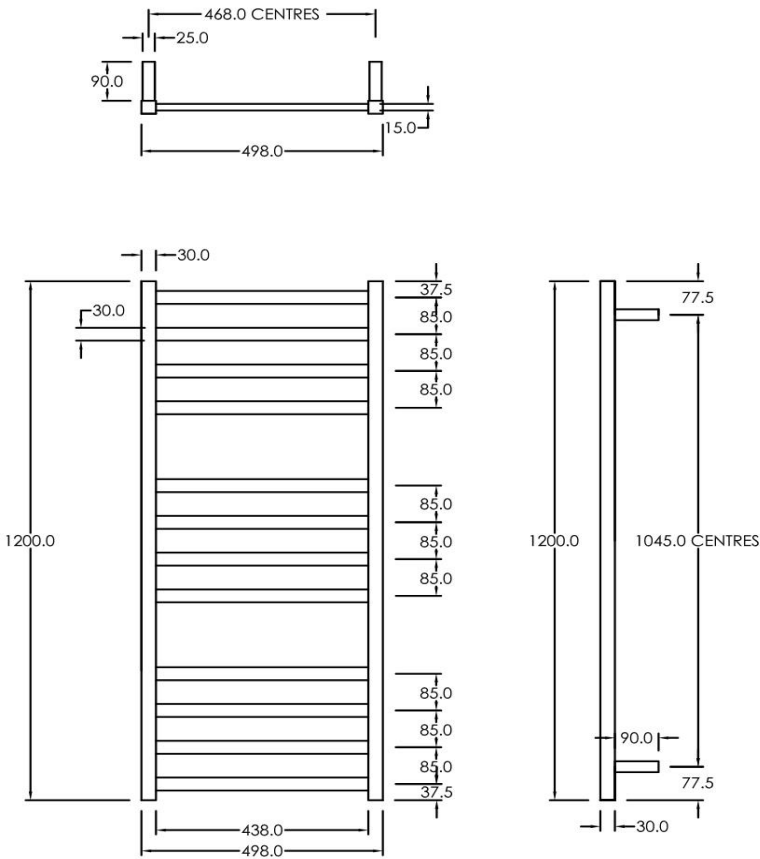

Electric Square Towel Rail 240V

RTLSQ1200500GM

Electric Square Towel Rail 240V 1200 x 500mm Gun Metal

Our extensive range of electric heated square towel rails come in satin black, chrome, brushed stainless and gun metal. They have left or right hand dual wiring, 240V and are AS/NZS 60335 safety approved. Made from stainless steel. Transformer not required for a 240V towel rail