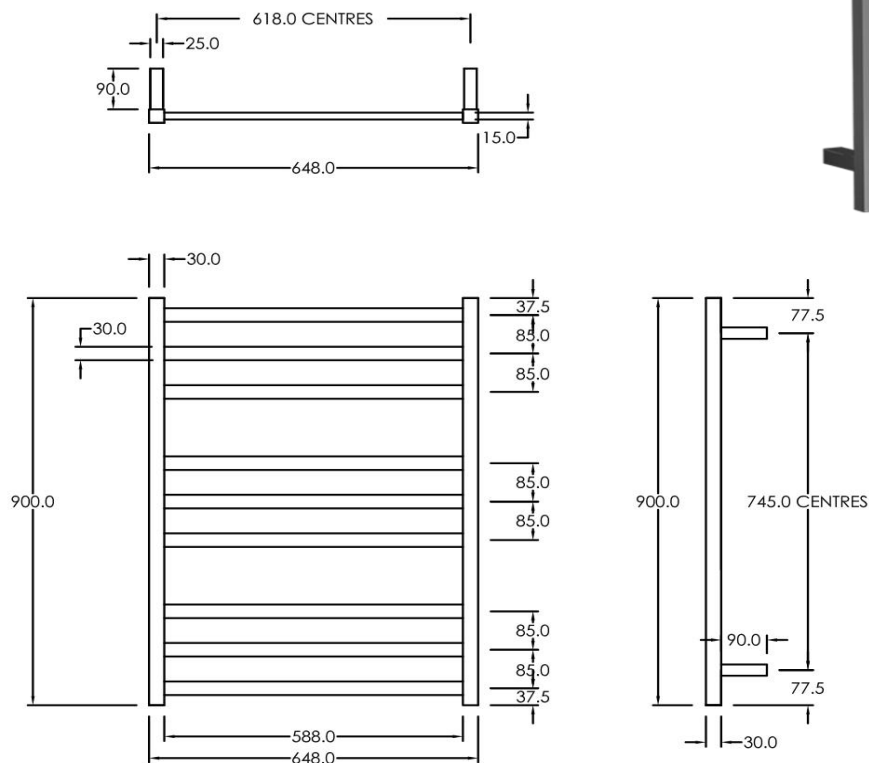

Electric Square Towel Rail 240V

RTLSQ900650GM

Electric Square Towel Rail 240V 900 x 650mm Gun Metal

Our extensive range of electric heated square towel rails come in satin black, chrome, brushed stainless and gun metal. They have left or right hand dual wiring, 240V and are AS/NZS 60335 safety approved. Made from stainless steel. Transformer not required for a 240V towel rail