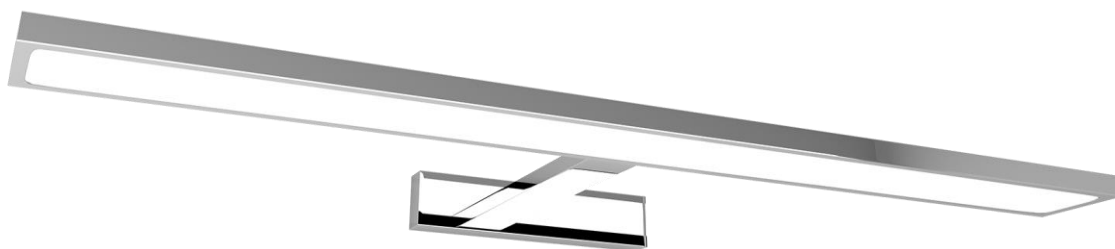

Stark LED 800mm Extendable Mirror Wall Light Chrome

SK800EXTCP

Stark LED 800mm Extendable Mirror Wall Light

Stark LED Mirror Wall Lights

- 800mm 'extended' length with arm reach 140mm
- Available in black or chrome
- Suitable for wall mounting above a mirror cabinet
- Hard wiring is required