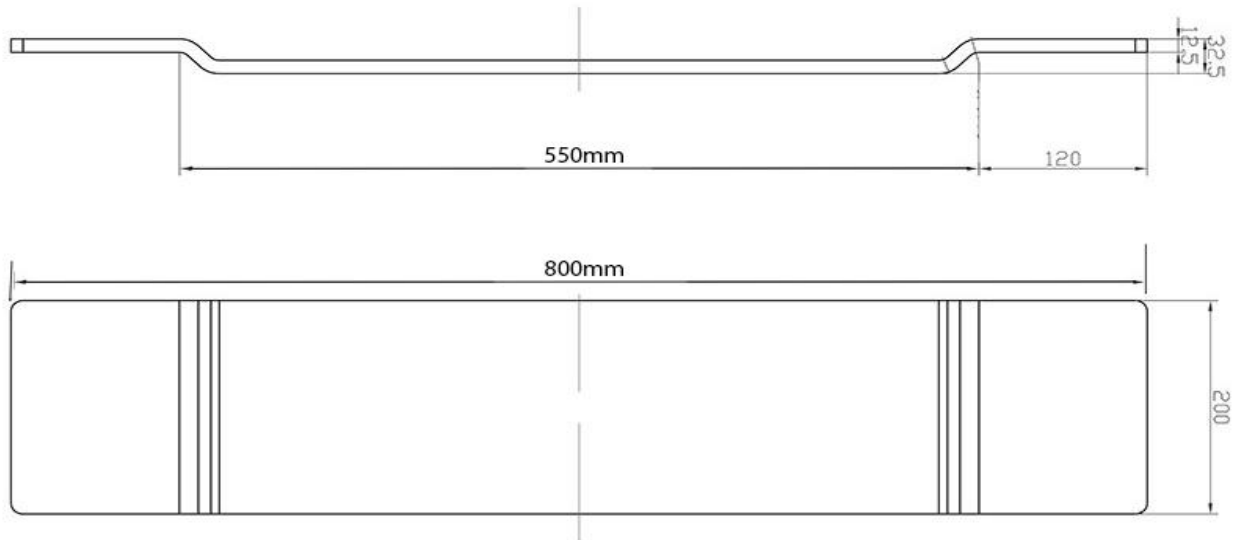

iStone 800mm Bath Tray

WD01109MW

iStone 800mm Bath Tray Matte White

iStone 800mm bath tray in matte white stone resin.
800mm wide x 200mm deep

CARE AND USE

iStone Composite Stone

iStone composite stone products should be wiped clean regularly and are best cleaned with cream or mild abrasive cleaners. Do not use harsh abrasives on the basin surfaces.