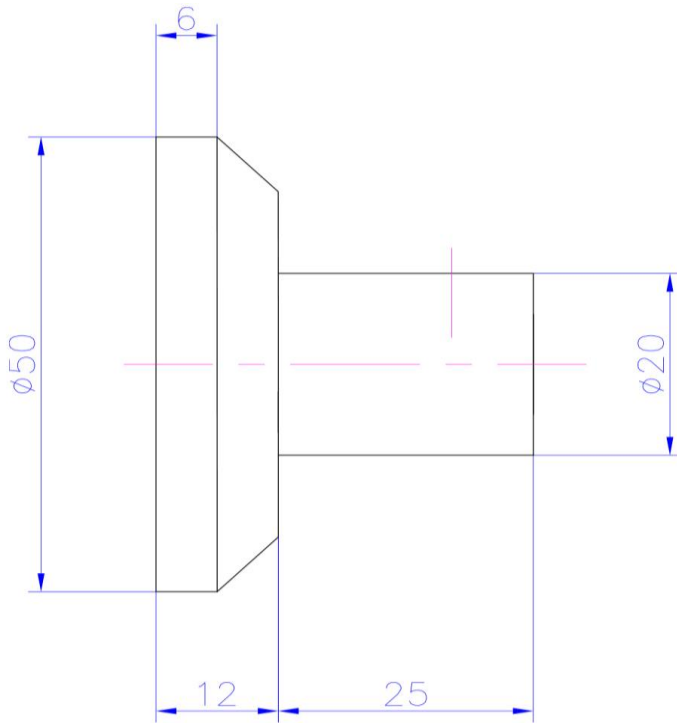

iStone Round Robe Hook

WD01151MW

iStone Round Robe Hook Matte White

Wall mounted round 50mm robe hook in matte white.
Made from solid surface engineered stone

CARE AND USE

iStone Composite Stone

iStone composite stone products should be wiped clean regularly and are best cleaned with cream or mild abrasive cleaners. Do not use harsh abrasives on the basin surfaces.