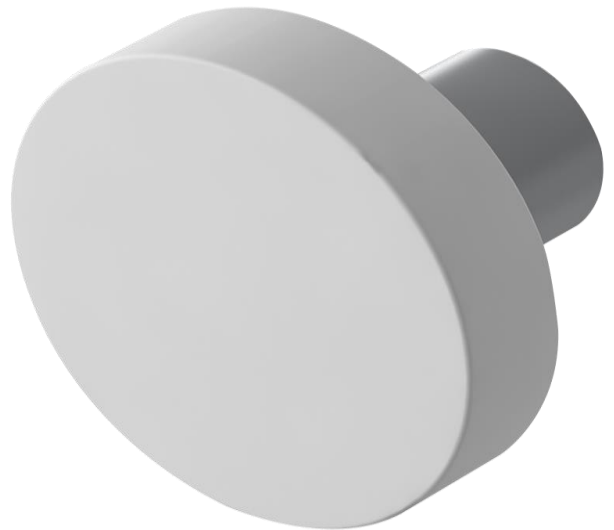

iStone Round Robe Hook

WD01151MW

iStone Round Robe Hook Matte White

Wall mounted round 50mm robe hook in matte white.
Made from solid surface engineered stone

CARE AND USE

iStone Composite Stone

iStone composite stone products should be wiped clean regularly and are best cleaned with cream or mild abrasive cleaners. Do not use harsh abrasives on the basin surfaces.