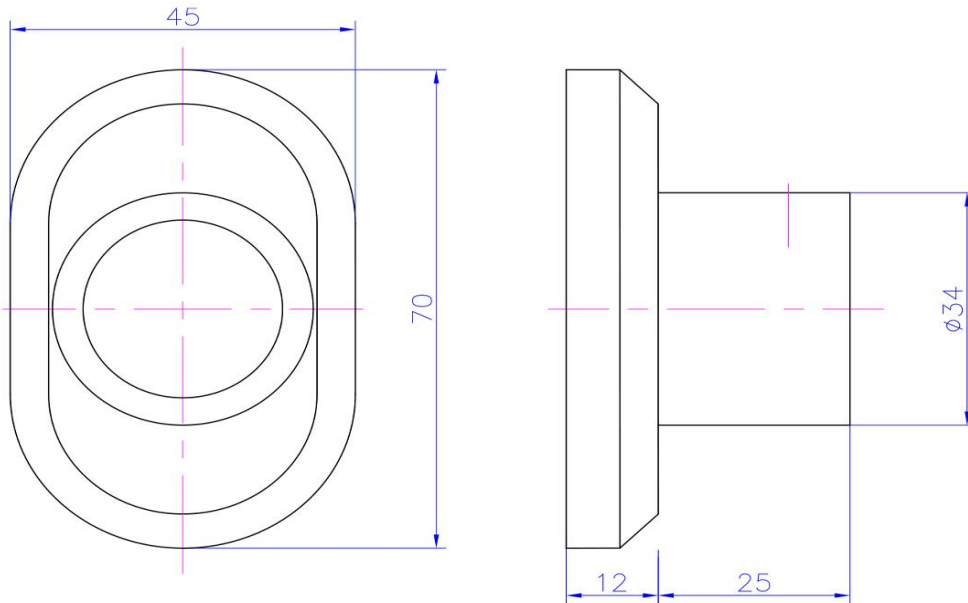

iStone Oval Robe Hook

WD01153MW

iStone Oval Robe Hook Matte White

Wall mounted oval robe hook in matte white.

70mm x 45mm

Made from solid surface engineered stone

CARE AND USE

iStone Composite Stone