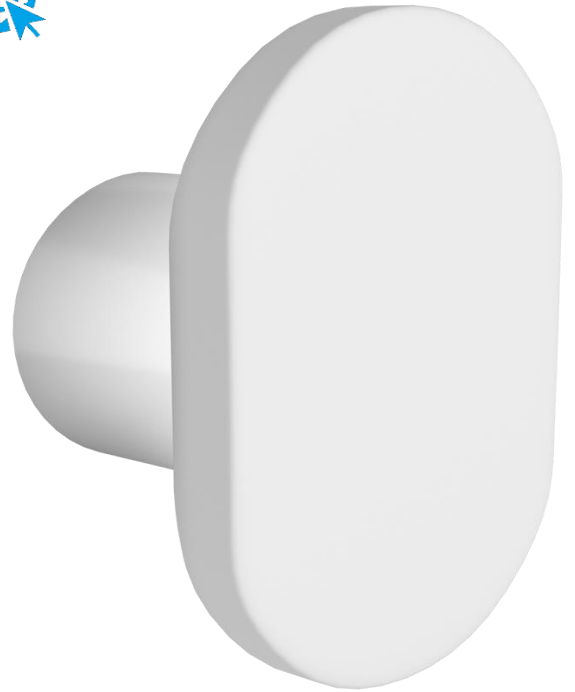

iStone Oval Robe Hook

WD01153MW

iStone Oval Robe Hook Matte White

Wall mounted oval robe hook in matte white.

70mm x 45mm

Made from solid surface engineered stone

CARE AND USE

iStone Composite Stone