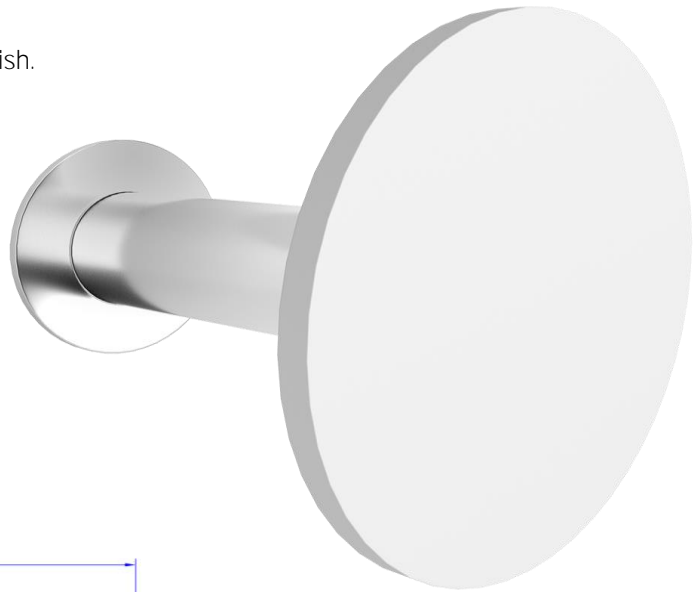

iStone Toilet Roll Holder

WD01158MW

iStone Toilet Roll Holder Matte White

Wall mounted toilet roll holder in a matte white finish.
Made from solid surface engineered stone

CARE AND USE

iStone Composite Stone