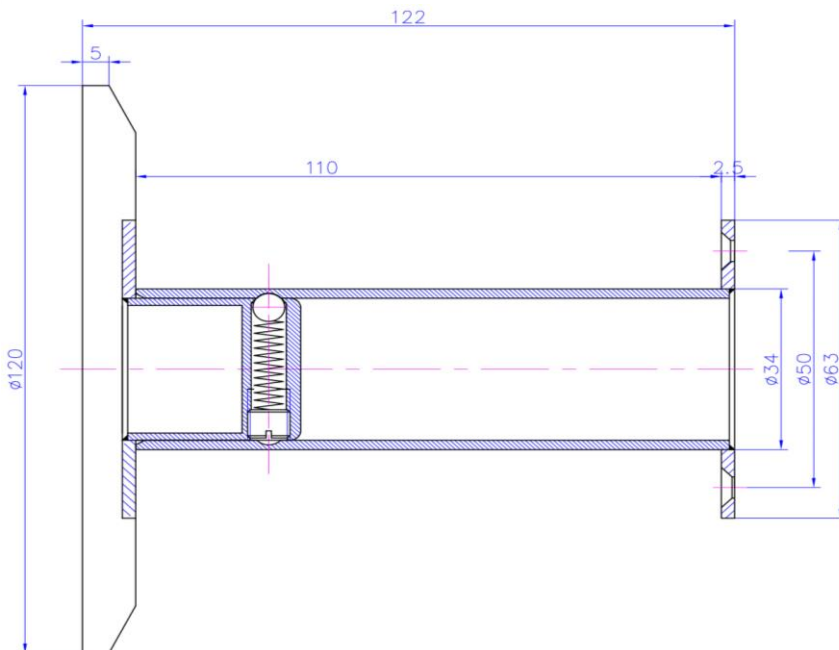

iStone Toilet Roll Holder

WD01158MW

iStone Toilet Roll Holder Matte White

Wall mounted toilet roll holder in a matte white finish.
Made from solid surface engineered stone

CARE AND USE

iStone Composite Stone