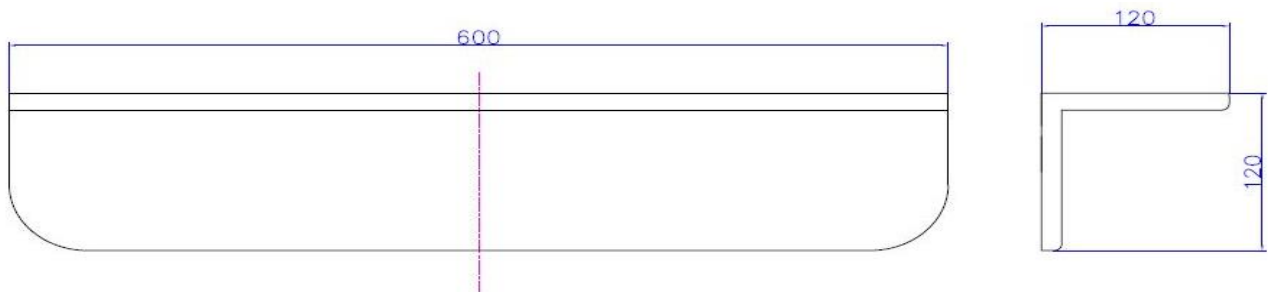

iStone Flippable Shelf

WDO141WH

iStone Flippable 600mm Shelf Gloss White

iStone 600mm sturdy gloss white stone resin shelf.
Can be flipped so the wall mount surface is above or below the shelf.

Comes with concealed wall mounting brackets.

600mm long x 120mm deep

CARE AND USE

iStone Composite Stone

iStone composite stone products should be wiped clean regularly and are best cleaned with cream or mild abrasive cleaners. Do not use harsh abrasives on the basin surfaces.