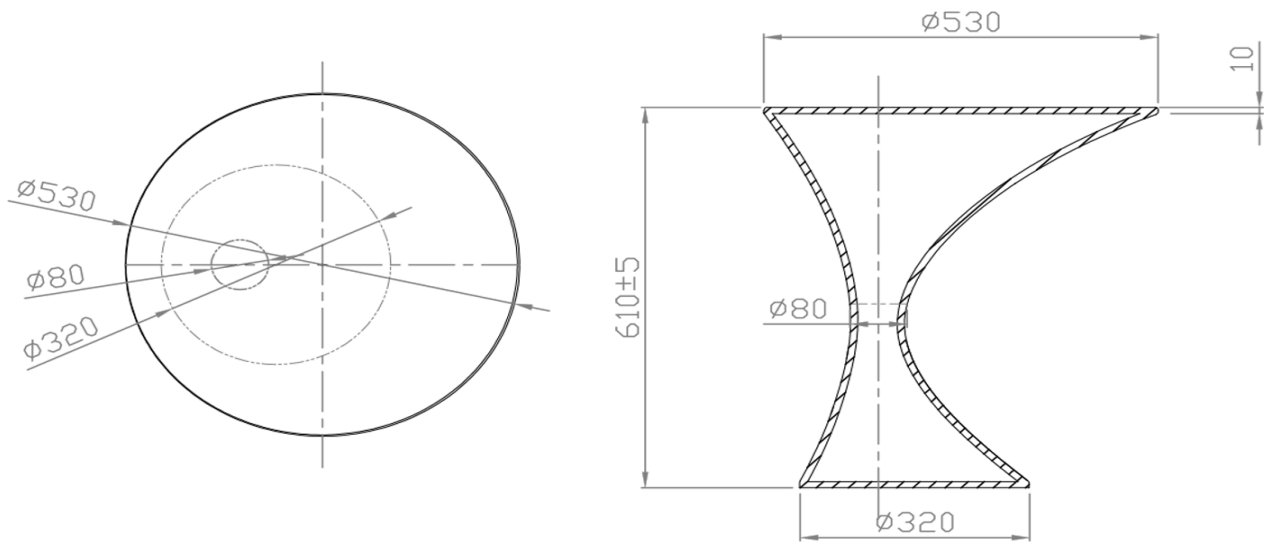

iStone Bath Table

WDO6021MW

iStone Bath Table 550 x 500mm Matte White

Free standing solid surface stone asymmetric bath table in matte white

530mm diameter x 610mm height x 320mm base

CARE AND USE

iStone Composite Stone