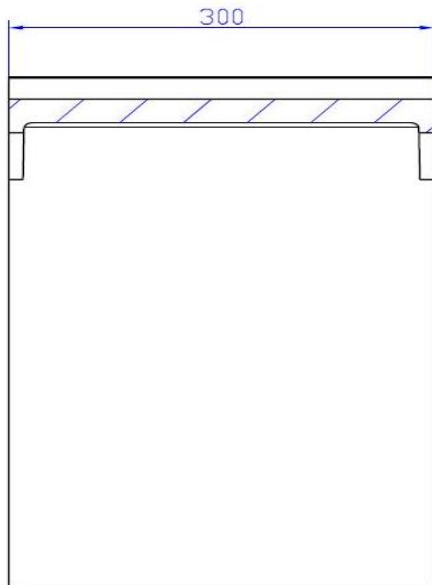

iStone Shower Stool

WD1113WH

iStone Shower Stool Gloss White

iStone shower stool in a sturdy gloss white stone resin.

400mm wide x 300mm deep x 430mm high

Weight = 10kg

Weight limit = 150kg

CARE AND USE