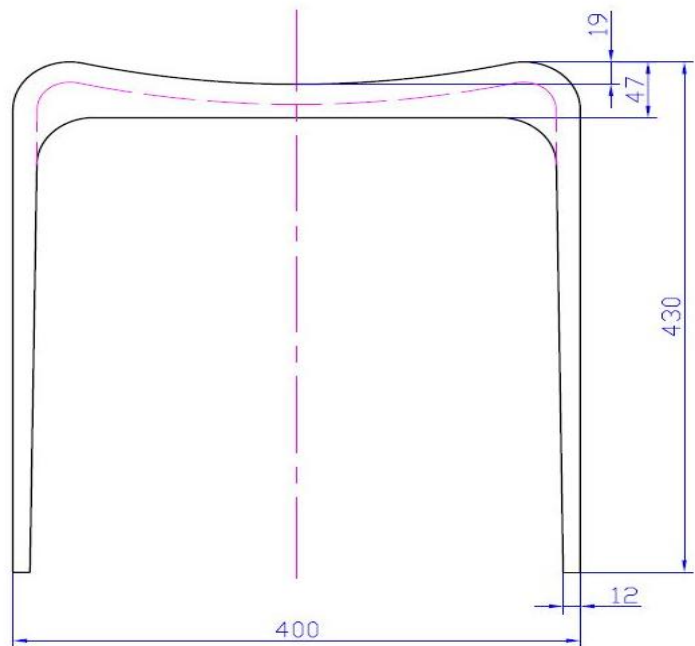

iStone Shower Stool

WD1113WH

iStone Shower Stool Gloss White

iStone shower stool in a sturdy gloss white stone resin.

400mm wide x 300mm deep x 430mm high

Weight = 10kg

Weight limit = 150kg

CARE AND USE