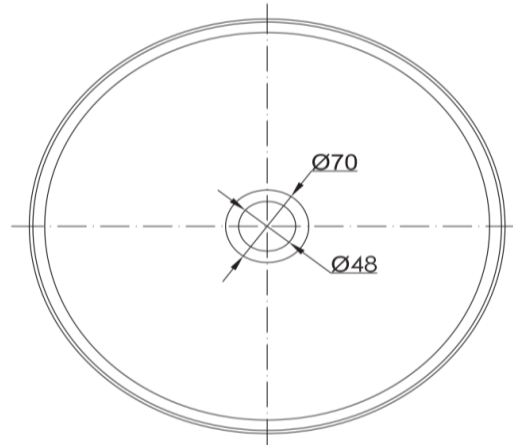

Verotti stainless steel basin in a brushed stainless finish
360mm diameter x 120mm high

Made from stainless steel with a seamless pressed finish
Comes with a matching coloured klikclak waste

CARE AND USE