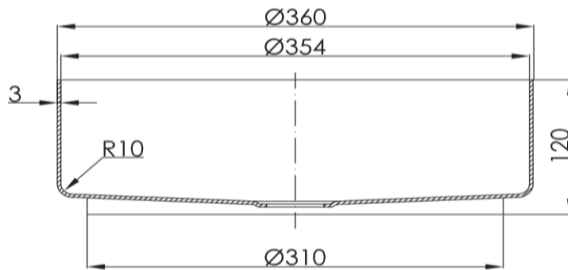

Verotti Stainless Basin and Klikclak Waste

WD1500BS

Verotti Stainless Basin 360 x 120mm Brushed Stainless

Our Verotti basin collection are made from stainless steel with a seamless pressed finish in either gun metal, brushed gold or brushed stainless. Precious metals in the bathroom for designer luxury.

Verotti stainless steel basin in a brushed stainless finish
360mm diameter x 120mm high

Made from stainless steel with a seamless pressed finish
Comes with a matching coloured klikclak waste

CARE AND USE