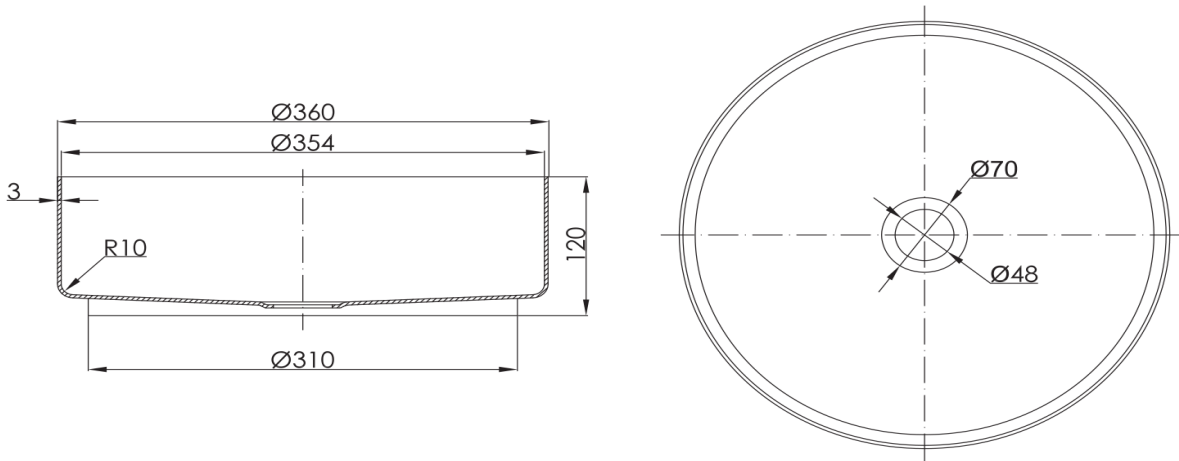

Verotti stainless steel basin in a gun metal finish

360mm diameter x 120mm high

Made from stainless steel with a seamless pressed finish

Comes with a matching coloured klikclak waste

CARE AND USE

Verotti Stainless