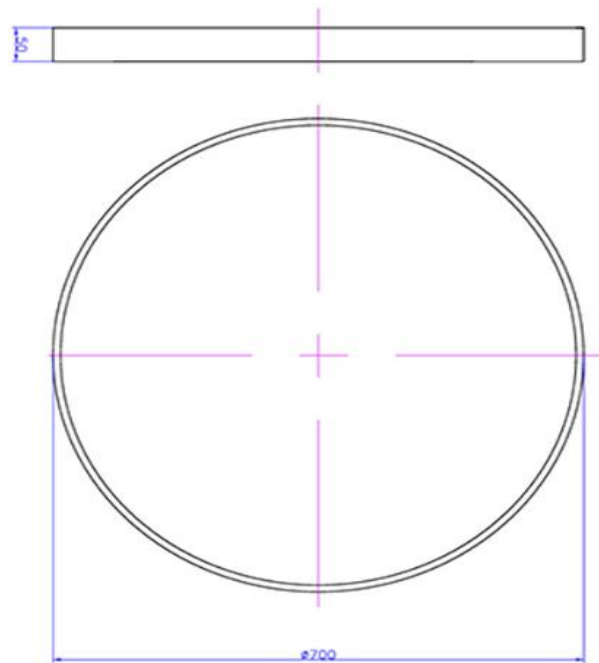

700mm Round Mirror

WD2904MBL

iStone 700mm Round Mirror Matte Black

iStone round mirror in a painted matte black frame

The frame is made from solid surface engineered stone
700mm in diameter

CARE AND USE

Mirrors