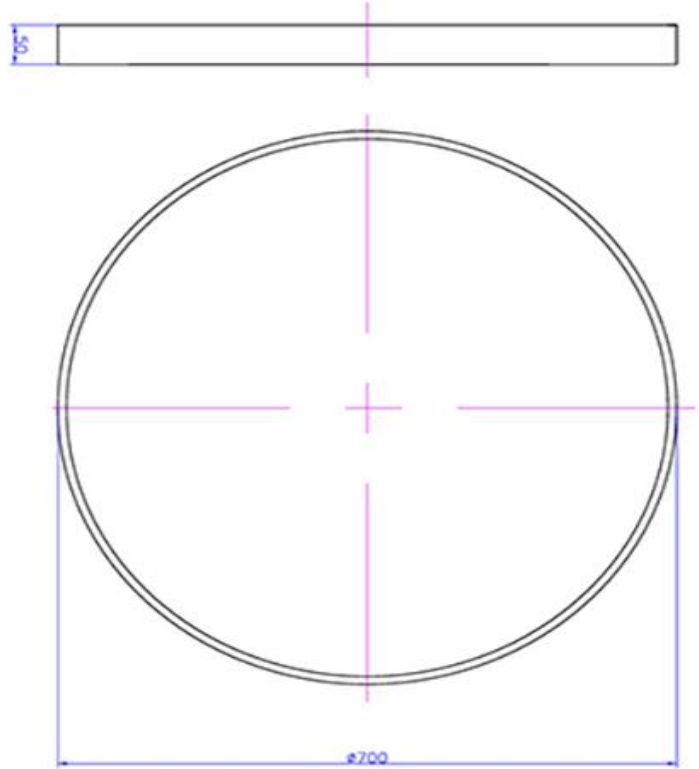

700mm Round Mirror

WD2904MW

iStone 700mm Round Mirror Matte White

iStone round mirror in a painted matte white frame

The frame is made from solid surface engineered stone
700mm in diameter

CARE AND USE

Mirrors