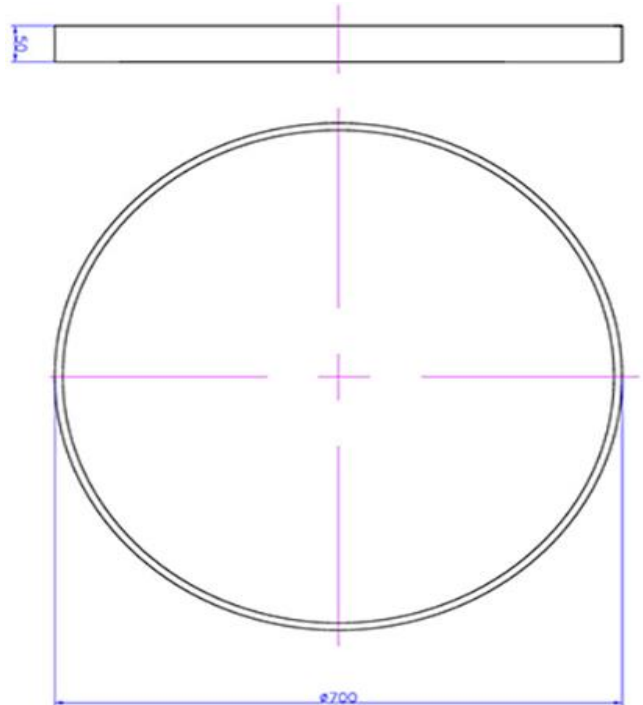

## iStone 700mm Round Mirror

WD2904WH

iStone 700mm Round Mirror Gloss White

iStone round mirror in a painted gloss white frame

The frame is made from solid surface engineered stone  
700mm in diameter