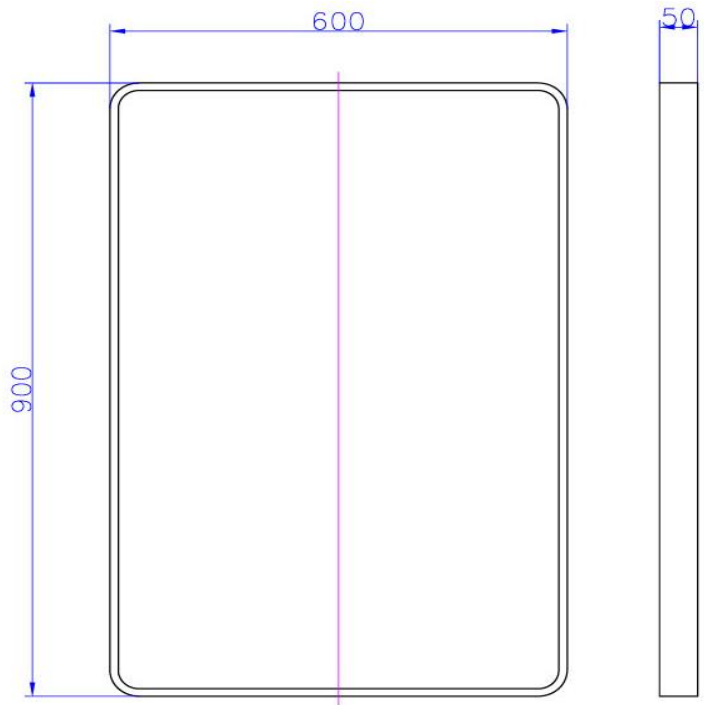

600 x 900mm Square Mirror

WD2908F1MBL

iStone 600 x 900mm Square Mirror Matte Black

iStone rectangle mirror in a painted matte black frame

Made from solid surface engineered stone
600mm x 900mm x 50mm

CARE AND USE