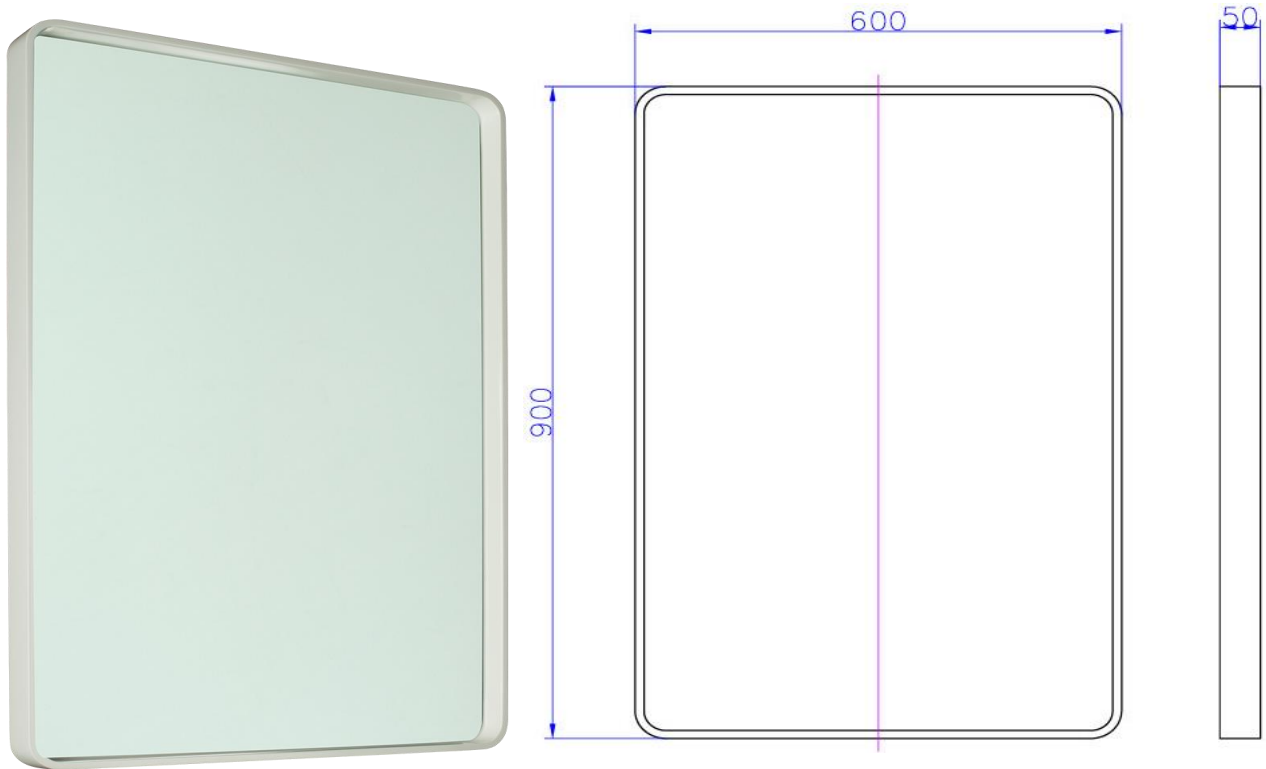

600 x 900mm Square Mirror

WD2908F1WH

iStone 600 x 900mm Square Mirror Gloss White

iStone rectangle mirror with a gel coating to give the frame a gloss white finish

Made from solid surface engineered stone
600mm x 900mm x 50mm