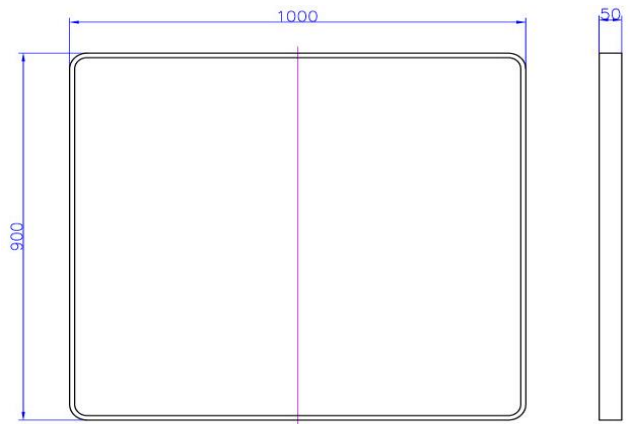

900 x 1000mm Square Mirror

WD2908F2MBL

iStone 900 x 1000mm Square Mirror Matte Black

iStone rectangle mirror in a painted matte black frame

The frame is made from solid surface engineered stone
900 x 1000 x 50mm