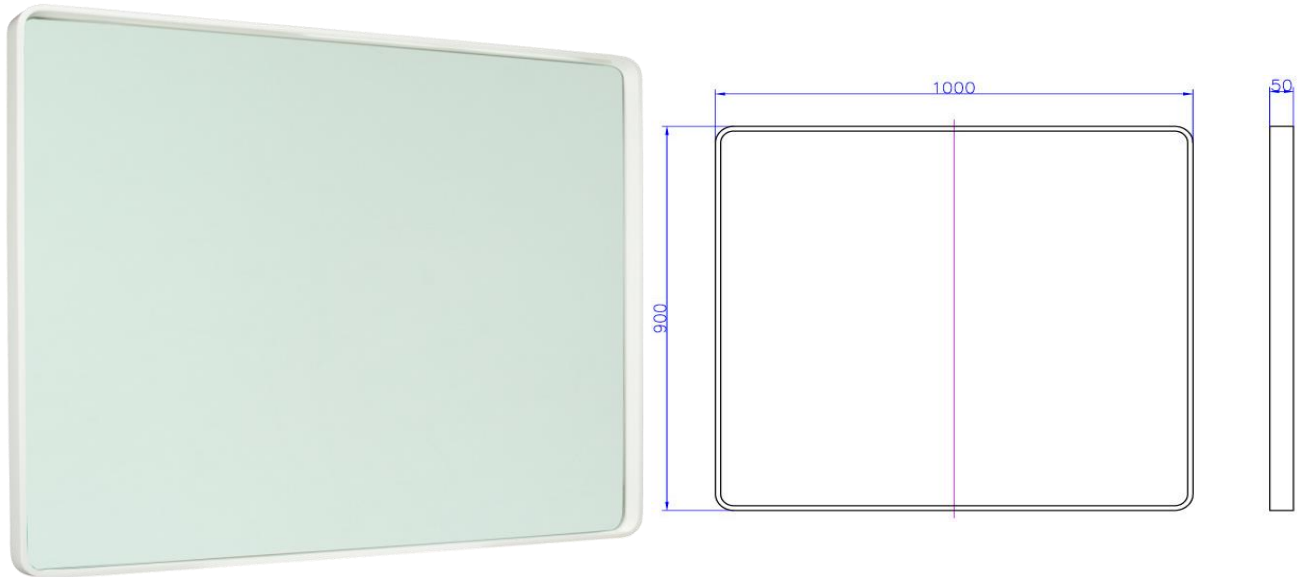

900 x 1000mm Square Mirror

WD2908F2WH

iStone 900 x 1000mm Square Mirror Gloss White

iStone rectangle mirror in a painted gloss white frame

The frame is made from solid surface engineered stone
900 x 1000 x 50mm