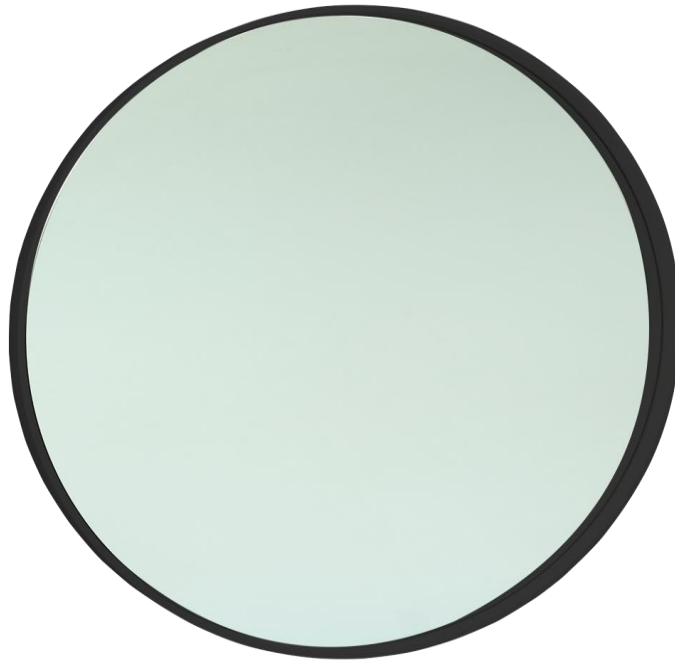

## 1100mm Round Mirror

WD2940MBL

iStone 1100mm Round Mirror Matte Black

iStone round mirror in a matte black frame

The frame is made from solid surface engineered stone  
1100mm diameter