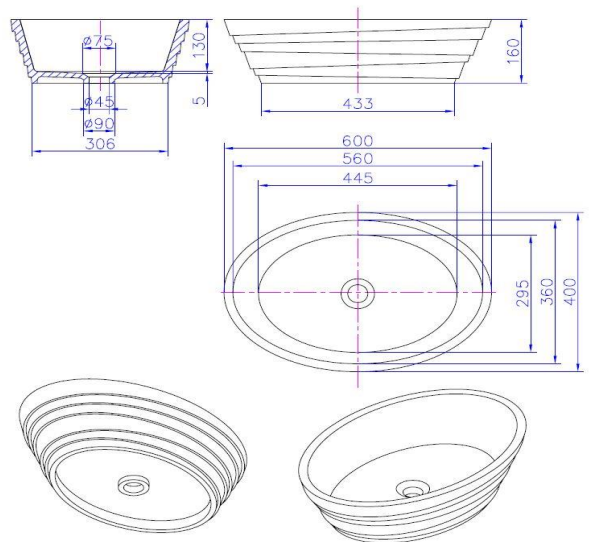

## iStone Counter Top Basin Hoop

WD38191WH

iStone Counter Top Basin Hoop 600 x 400 x 160mm Gloss White

iStone counter top basin hoop model in gloss white  
600 x 400 x 160mm

Made from a solid homogeneous composite material which is dimensionally accurate, inert, non toxic, durable and repairable.