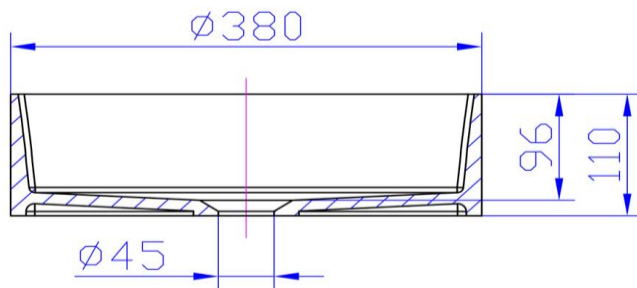

iStone Round Basin

WD38334BL

iStone Round Basin 380 x 110mm Matte Black & White

380mm diameter x 110mm high

Made from a solid homogeneous composite material which is dimensionally accurate, inert, non toxic, durable and repairable.