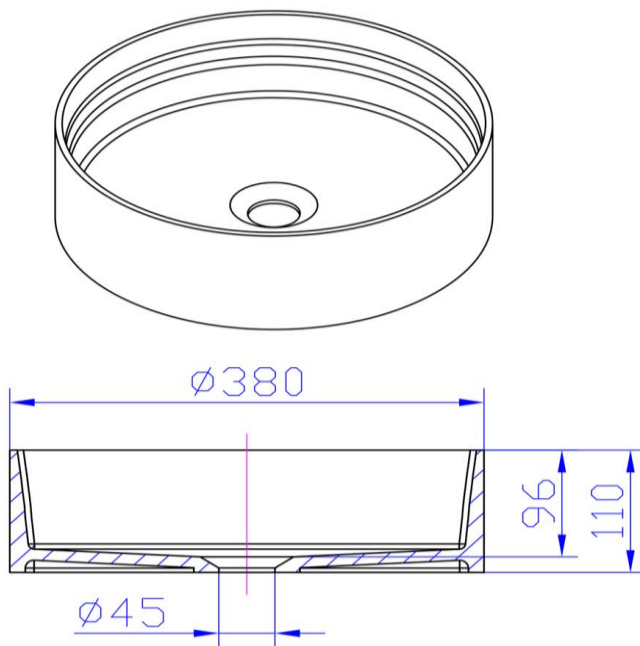

iStone Round Basin

WD38334BMB

iStone Round Basin 380 x 110mm Black Marble

Natural Marble Stone basin

Carved from a solid marble stone which is dimensionally accurate. As marble is a natural stone, there may be slight variations in each individual basin's appearance.

Because marble is a natural product it is therefore subject to colour variations, crystallization marks and surface variations.

What not to use on marble:

Please do not use cleaners that contain strong chemicals such as bleach, ammonia, or acid. Even an abrasive cleaner is not necessary. These are all too harsh for the porous surface.

CARE AND USE

Marble and Natural Stone

Marble is very easy to maintain, however with the surface being porous it does need a little care. A regular quick wipe with a clean cloth & tap water, or methylated spirits dabbed on to a clean cloth, or dishwashing liquid and warm water can be used. This will break down greasy and oily residue from grooming products.

LIMITED PRODUCT WARRANTIES

To be read in conjunction with and subject to all terms and conditions contained in the Waterware 'Producer Statement' available on-line (<http://www.waterware.co.nz/media-downloads>) From date of purchase, Waterware Services warrants products from the following categories to be free from manufacturing defect subject to exclusions (if applicable):

Category	Domestic Installations	Commercial Installations	Exclusions	Wells
Basins	5 years parts and labour	1 years parts and labour	None	Not required