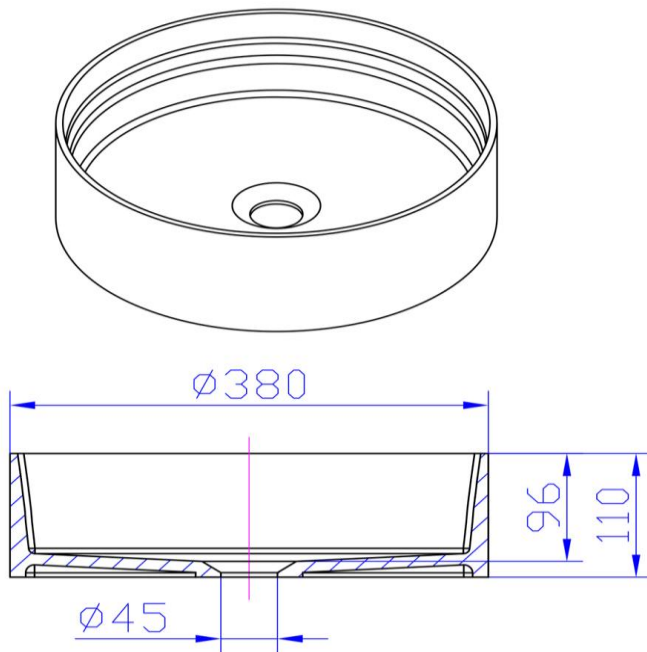

iStone Round Basin

WD38334MW

iStone Round Basin 380 x 110mm Matte White

380mm diameter x 110mm high

Made from a solid homogeneous composite material which is dimensionally accurate, inert, non toxic, durable and repairable.

Note: Clikclak wastes are sold separately

CARE AND USE

iStone Basins

iStone composite stone basins should be wiped clean regularly and are best cleaned with cream or mild abrasive cleaners. Do not use harsh abrasives on the basin surfaces.

LIMITED PRODUCT WARRANTIES

To be read in conjunction with and subject to all terms and conditions contained in the Waterware 'Producer Statement' available on-line (<http://www.waterware.co.nz/media-downloads>) From date of purchase, Waterware Services warrants products from the following categories to be free from manufacturing defect subject to exclusions (if applicable):

Category	Domestic Installations	Commercial Installations	Exclusions	Wels
Basins	5 years parts and labour	1 years parts and labour	None	Not required