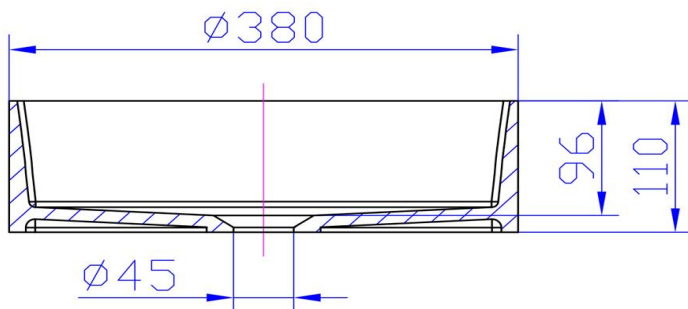

iStone Round Basin

WD38334WH

iStone Round Basin 380 x 110mm Gloss White

380mm diameter x 110mm high

Made from a solid homogeneous composite material (finished with a thick glossy layer of gel coat) which is dimensionally accurate, inert, non toxic, durable and repairable.

Note: Klikclak wastes are sold separately

CARE AND USE

iStone Basins

iStone composite stone basins should be wiped clean regularly and are best cleaned with cream or mild abrasive cleaners. Do not use harsh abrasives on the basin surfaces.

LIMITED PRODUCT WARRANTIES

To be read in conjunction with and subject to all terms and conditions contained in the Waterware 'Producer Statement' available on-line (<http://www.waterware.co.nz/media-downloads>) From date of purchase, Waterware Services warrants products from the following categories to be free from manufacturing defect subject to exclusions (if applicable):

Category	Domestic Installations	Commercial Installations	Exclusions	Wels
Basins	5 years parts and labour	1 years parts and labour	None	Not required