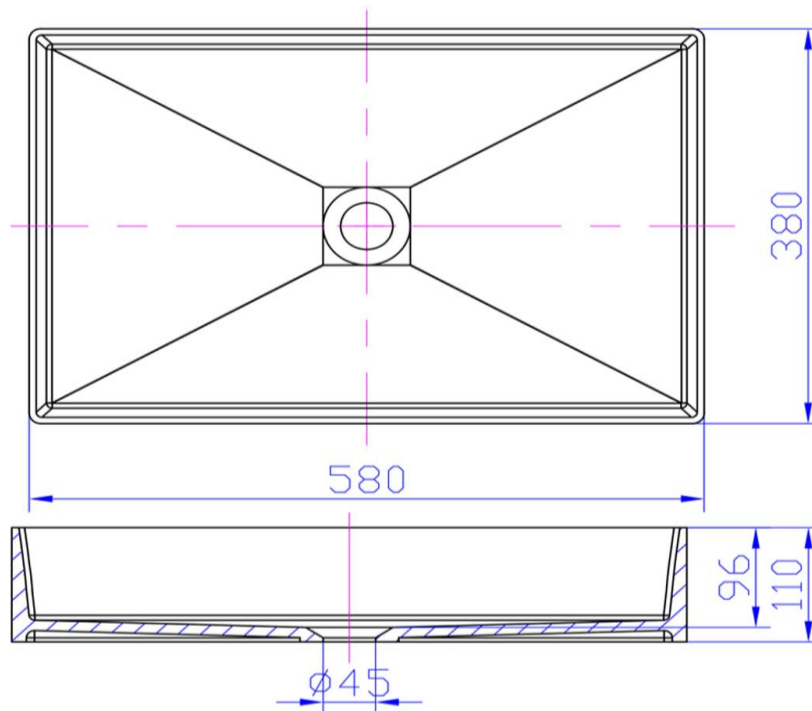

iStone Rectangle Basin

WD38337BL

iStone Rectangle Basin 580 x 380 x 110mm Matte Black & White

580mm wide x 380mm deep x 110mm high

Made from a solid homogeneous composite material which is dimensionally accurate, inert, non toxic, durable and repairable.

Note: Clikclak wastes are sold separately

CARE AND USE

iStone Basins

iStone composite stone basins should be wiped clean regularly and are best cleaned with cream or mild abrasive cleaners. Do not use harsh abrasives on the basin surfaces.

LIMITED PRODUCT WARRANTIES

To be read in conjunction with and subject to all terms and conditions contained in the Waterware 'Producer Statement' available on-line (<http://www.waterware.co.nz/media-downloads>) From date of purchase, Waterware Services warrants products from the following categories to be free from manufacturing defect subject to exclusions (if applicable):

Category	Domestic Installations	Commercial Installations	Exclusions	Wels
Basins	5 years parts and labour	1 years parts and labour	None	Not required