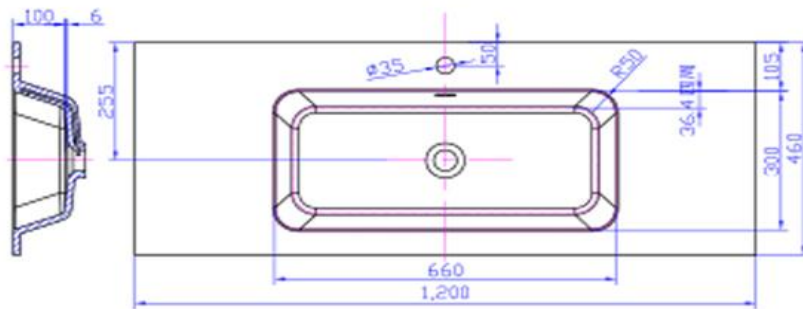

iStone Stone Resin Top (Drilled)

WD38405MW

iStone 1200 x 460mm Anita Top (Drilled) Matte White

Single tap hole (un-drilled tap hole available on request)

1200mm wide x 460mm deep x 12mm thick

Made from a solid homogeneous composite material which is dimensionally accurate, inert, non toxic, durable and repairable