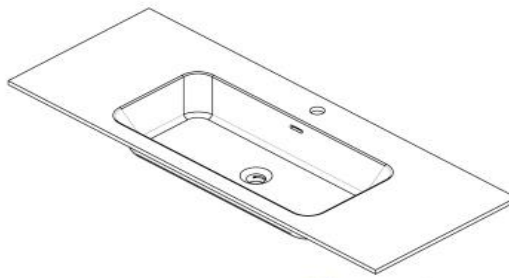

iStone Stone Resin Top (Drilled)

WD38405MW

iStone 1200 x 460mm Anita Top (Drilled) Matte White

Single tap hole (un-drilled tap hole available on request)

1200mm wide x 460mm deep x 12mm thick

Made from a solid homogeneous composite material which is dimensionally accurate, inert, non toxic, durable and repairable