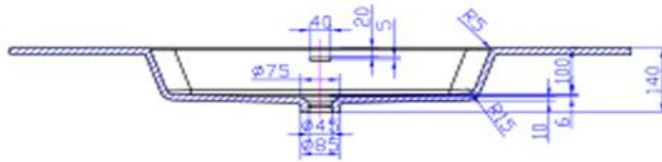

iStone Stone Resin Top (Drilled)

WD38405MW

iStone 1200 x 460mm Anita Top (Drilled) Matte White

Single tap hole (un-drilled tap hole available on request)

1200mm wide x 460mm deep x 12mm thick

Made from a solid homogeneous composite material which is dimensionally accurate, inert, non toxic, durable and repairable