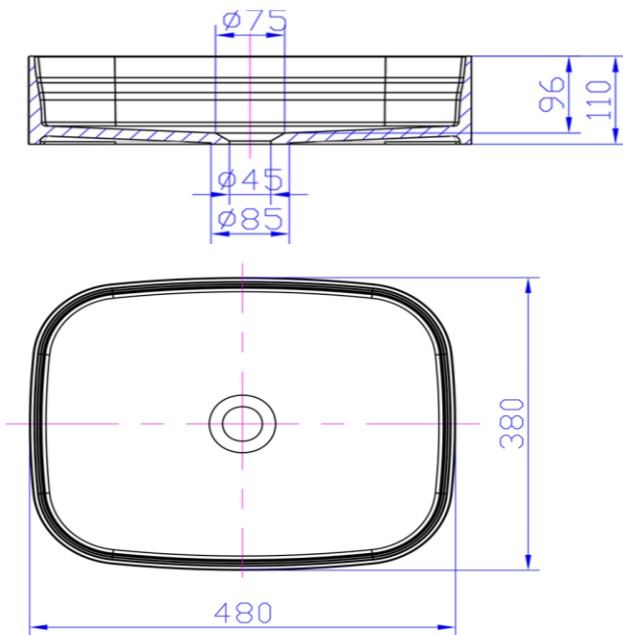

iStone Soft Square

WD38438BMB

iStone Soft Square Basin 480 x 380 x 110mm Black Marble Basin

400mm diameter x 130mm high

Carved from a solid marble stone which is dimensionally accurate, non toxic and durable.

The beauty of marble products is that they have been formed over a million years. Originally beginning life as limestone, after being subjected to extreme pressure and temperatures, it recrystallizes to form marble with intricate patterns and colourations. Because marble is a natural product it is therefore subject to colour variations, crystallization marks and surface variations. This is part of the natural beauty of the stone.

Note: Clikclak wastes are sold separately

CARE AND USE

Marble and Natural Stone

Marble is very easy to maintain, however with the surface being porous it does need a little care. A regular quick wipe with a clean cloth & tap water, or methylated spirits dabbed on to a clean cloth, or dishwashing liquid and warm water can be used. This will break down greasy and oily residue from grooming products.

LIMITED PRODUCT WARRANTIES

To be read in conjunction with and subject to all terms and conditions contained in the Waterware 'Producer Statement' available on-line (<http://www.waterware.co.nz/media-downloads>) From date of purchase, Waterware Services warrants products from the following categories to be free from manufacturing defect subject to exclusions (if applicable):

Category	Domestic Installations	Commercial Installations	Exclusions	Wels
Basins	5 years parts and labour	1 years parts and labour	None	Not required