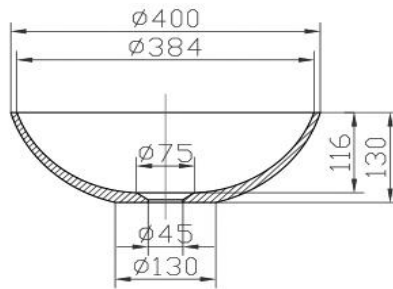

iStone Round Basin

WD38499CQ

iStone Round Basin 400 x 130mm Carbon Quartz

400mm diameter x 130mm high

Made from a solid homogeneous composite material which is dimensionally accurate, inert, non toxic, durable and repairable.

Note: Clikclak wastes are sold separately

CARE AND USE

iStone Composite Stone

iStone composite stone products should be wiped clean regularly and are best cleaned with cream or mild abrasive cleaners. Do not use harsh abrasives on the basin surfaces.

LIMITED PRODUCT WARRANTIES

To be read in conjunction with and subject to all terms and conditions contained in the Waterware 'Producer Statement' available on-line (<http://www.waterware.co.nz/media-downloads>) From date of purchase, Waterware Services warrants products from the following categories to be free from manufacturing defect subject to exclusions (if applicable):

Category	Domestic Installations	Commercial Installations	Exclusions	Wels
Basins	5 years parts and labour	1 years parts and labour	None	Not required