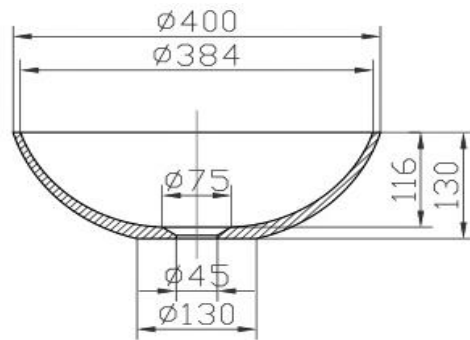

## iStone Round Basin

WD38499MG

iStone Round Basin 400 x 130mm Metallic Gold

iStone round basin with metallic gold outside edge with matte white inner

400mm diameter x 130mm high

Note: Clikclak wastes are sold separately