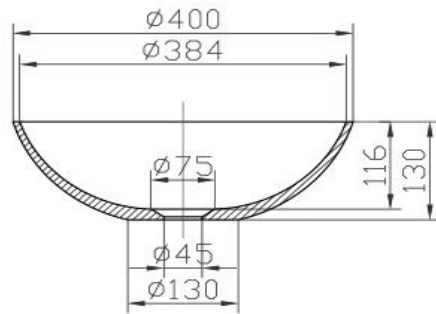

iStone Round Basin

WD38499MS

iStone Round Basin 400 x 130mm Metallic Silver

iStone Metallic round basin with metallic silver outside edge and matte white inner

400mm diameter x 130mm high

Note: Clikclak wastes are sold separately