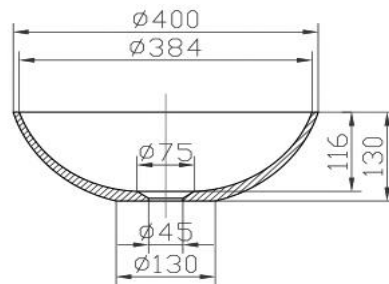

iStone Round Basin

WD38499MW

iStone Round Basin 400 x 130mm Matte White

iStone matte white round basin
400mm diameter x 130mm high

Made from a solid homogeneous composite material which is dimensionally accurate, inert, non toxic, durable and repairable.

Note: Klikclak wastes are sold separately

CARE AND USE

iStone Composite Stone

iStone composite stone products should be wiped clean regularly and are best cleaned with cream or mild abrasive cleaners. Do not use harsh abrasives on the basin surfaces.

LIMITED PRODUCT WARRANTIES

To be read in conjunction with and subject to all terms and conditions contained in the Waterware 'Producer Statement' available on-line (<http://www.waterware.co.nz/media-downloads>) From date of purchase, Waterware Services warrants products from the following categories to be free from manufacturing defect subject to exclusions (if applicable):

Category	Domestic Installations	Commercial Installations	Exclusions	Wels
Basins	5 years parts and labour	1 years parts and labour	None	Not required