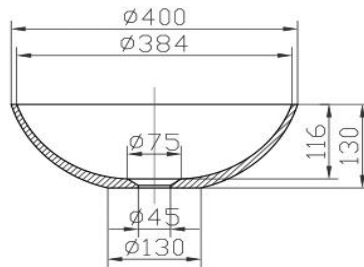

iStone Round Basin

WD38499SQ

iStone Round Basin 400 x 130mm Snow Quartz

iStone snow quartz round basin

400mm diameter x 130mm high

Made from a solid homogeneous composite material which is dimensionally accurate, inert, non toxic, durable and repairable.

Note: Klikklak wastes are sold separately

CARE AND USE

iStone Composite Stone

iStone composite stone products should be wiped clean regularly and are best cleaned with cream or mild abrasive cleaners. Do not use harsh abrasives on the basin surfaces.

LIMITED PRODUCT WARRANTIES

To be read in conjunction with and subject to all terms and conditions contained in the Waterware 'Producer Statement' available on-line (<http://www.waterware.co.nz/media-downloads>) From date of purchase, Waterware Services warrants products from the following categories to be free from manufacturing defect subject to exclusions (if applicable):

Category	Domestic Installations	Commercial Installations	Exclusions	Wels
Basins	5 years parts and labour	1 years parts and labour	None	Not required