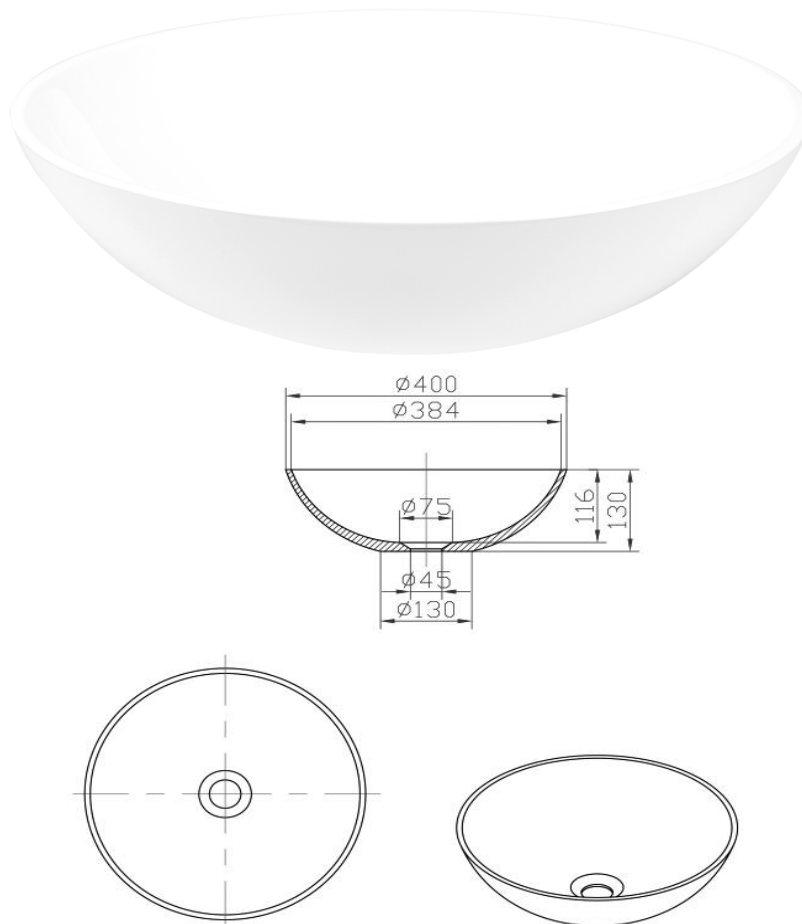

iStone Round Basin

WD38499WH

iStone Round Basin 400 x 130mm Gloss White

iStone gloss white round basin

400mm diameter x 130mm high

Made from a solid homogeneous composite material which is dimensionally accurate, inert, non toxic, durable and repairable.

Note: Klikclak wastes are sold separately

CARE AND USE

iStone Composite Stone

iStone composite stone products should be wiped clean regularly and are best cleaned with cream or mild abrasive cleaners. Do not use harsh abrasives on the basin surfaces.

LIMITED PRODUCT WARRANTIES

To be read in conjunction with and subject to all terms and conditions contained in the Waterware 'Producer Statement' available on-line (<http://www.waterware.co.nz/media-downloads>) From date of purchase, Waterware Services warrants products from the following categories to be free from manufacturing defect subject to exclusions (if applicable):

Category	Domestic Installations	Commercial Installations	Exclusions	Wels
Basins	5 years parts and labour	1 years parts and labour	None	Not required