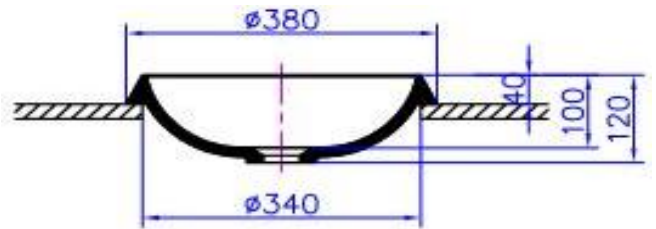

iStone Counter Top Basin Recessed

WD38501WH

iStone Counter Top Basin Recessed 380 x 120mm Gloss White

iStone counter top basin recessed gloss white
380mm diameter x 120mm high

Made from a solid homogeneous composite material which is dimensionally accurate, inert, non toxic, durable and repairable.

Note: Klikclak wastes are sold separately

CARE AND USE

Gloss stone resin basins and baths

The gloss finish on these products is a generous layer of 'gel-coat' which should be regularly wiped clean with non scouring, neutral wash solutions. Lost luster can be returned using a similar range of products you might use to polish a car paint job. For severe scratching start with a cutting compound.

LIMITED PRODUCT WARRANTIES

To be read in conjunction with and subject to all terms and conditions contained in the Waterware 'Producer Statement' available on-line (<http://www.waterware.co.nz/media-downloads>) From date of purchase, Waterware Services warrants products from the following categories to be free from manufacturing defect subject to exclusions (if applicable):

Category	Domestic Installations	Commercial Installations	Exclusions	Wells
Basins	5 years parts and labour	1 years parts and labour	None	Not required