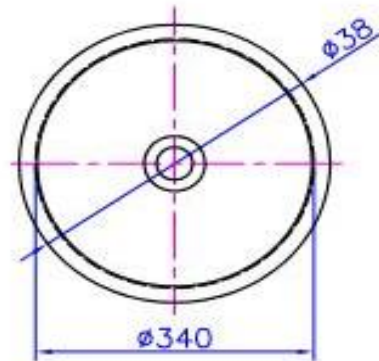

iStone Counter Top Basin Recessed

WD38501WH

iStone Counter Top Basin Recessed 380 x 120mm Gloss White

iStone counter top basin recessed gloss white
380mm diameter x 120mm high

Made from a solid homogeneous composite material which is dimensionally accurate, inert, non toxic, durable and repairable.

Note: Klikclak wastes are sold separately

CARE AND USE

Gloss stone resin basins and baths

The gloss finish on these products is a generous layer of 'gel-coat' which should be regularly wiped clean with non scouring, neutral wash solutions. Lost luster can be returned using a similar range of products you might use to polish a car paint job. For severe scratching start with a cutting compound.

LIMITED PRODUCT WARRANTIES

To be read in conjunction with and subject to all terms and conditions contained in the Waterware 'Producer Statement' available on-line (<http://www.waterware.co.nz/media-downloads>) From date of purchase, Waterware Services warrants products from the following categories to be free from manufacturing defect subject to exclusions (if applicable):

Category	Domestic Installations	Commercial Installations	Exclusions	Wells
Basins	5 years parts and labour	1 years parts and labour	None	Not required