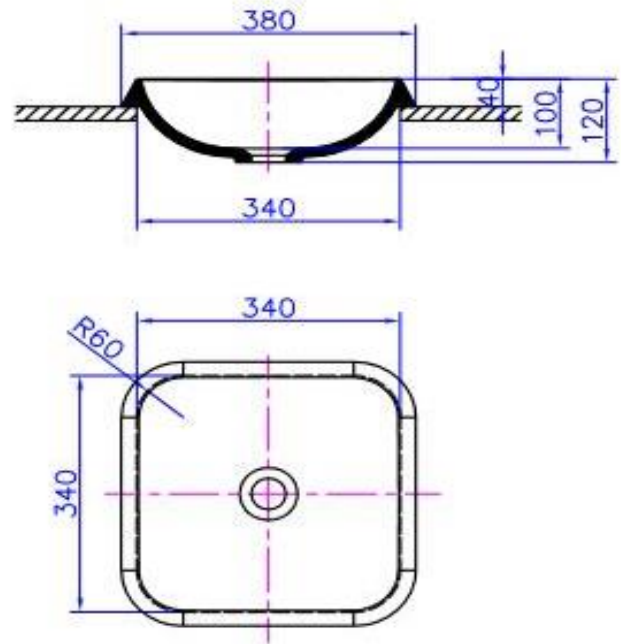

## iStone Counter Top Basin Recessed

WD38502WH

iStone Counter Top Basin Recessed 380 x 380 x 120mm  
Gloss White

iStone gloss white round recessed basin  
380mm diameter x 120mm high

Made from a solid homogeneous composite material which is dimensionally accurate, inert, non toxic, durable and repairable.