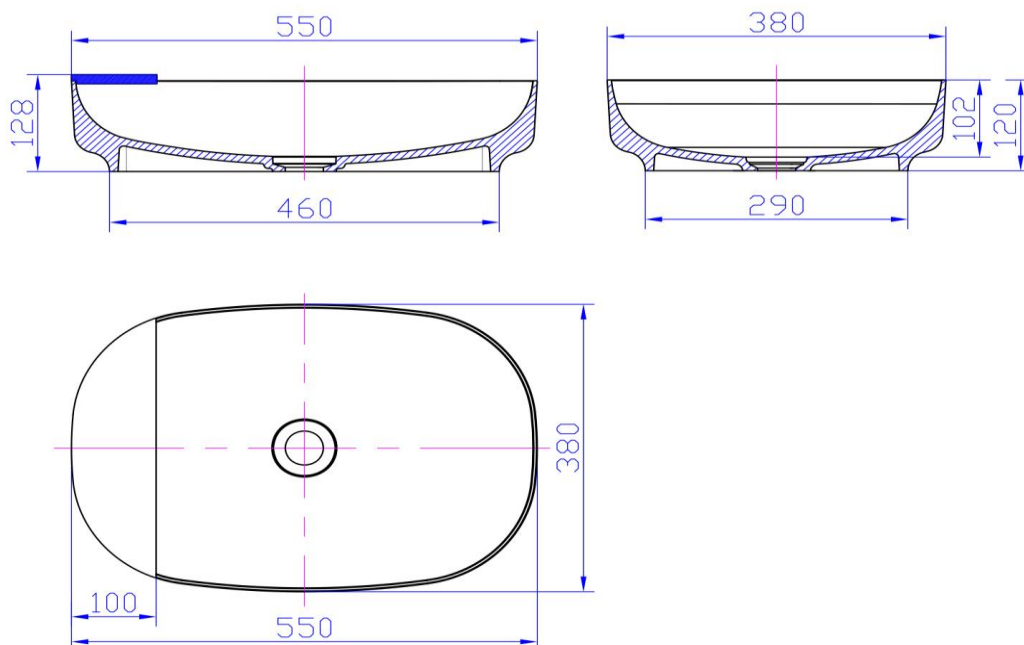

iStone Ovale Basin Gloss White

WD38579WHT

iStone Ovale Basin 550mm (With Tray)

Ovale basin in solid surface with a gloss white finish

550mm x 380mm x 120mm

Includes a removable storage tray

Please note that click clak wastes are sold seperately