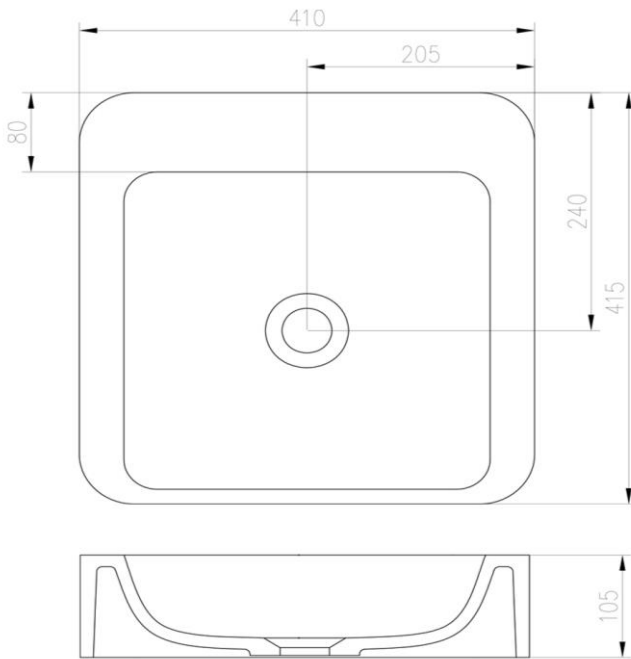

iStone Soft Square Basin

WD3861WH

iStone Soft Square Basin 410 x 415 x 105mm Gloss White

iStone gloss white soft square basin with a single tap hole.
410mm wide x 415mm deep x 105mm high

Made from a solid homogeneous composite material (finished with a thick glossy layer of gel coat) which is dimensionally accurate, inert, non toxic, durable and repairable.

Note: Klikklak wastes are sold separately

CARE AND USE

iStone Basins

iStone composite stone basins should be wiped clean regularly and are best cleaned with cream or mild abrasive cleaners. Do not use harsh abrasives on the basin surfaces.

LIMITED PRODUCT WARRANTIES

To be read in conjunction with and subject to all terms and conditions contained in the Waterware 'Producer Statement' available on-line (<http://www.waterware.co.nz/media-downloads>) From date of purchase, Waterware Services warrants products from the following categories to be free from manufacturing defect subject to exclusions (if applicable):

Category	Domestic Installations	Commercial Installations	Exclusions	Wels
Basins	5 years parts and labour	1 years parts and labour	None	Not required