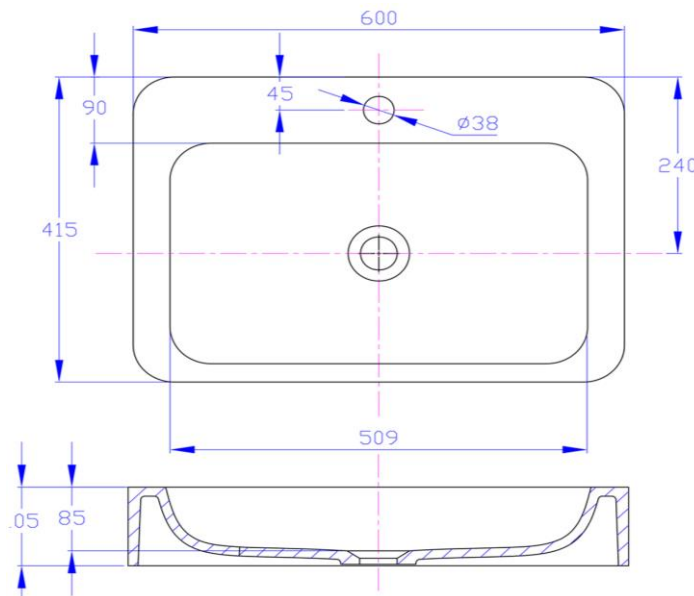

iStone Soft Rectangle Basin

WD3862WH

iStone Soft Rectangle Basin 600 x 415 x 105mm Gloss White

iStone gloss white soft rectangle basin with a single tap hole (un-drilled tap hole available on request)
600mm wide x 415mm deep x 105mm high

Made from a solid homogeneous composite material (finished with a thick glossy layer of gel coat) which is dimensionally accurate, inert, non toxic, durable and repairable.

Note: Clikclak wastes are sold separately

CARE AND USE

iStone Basins

iStone composite stone basins should be wiped clean regularly and are best cleaned with cream or mild abrasive cleaners. Do not use harsh abrasives on the basin surfaces.

LIMITED PRODUCT WARRANTIES

To be read in conjunction with and subject to all terms and conditions contained in the Waterware 'Producer Statement' available on-line (<http://www.waterware.co.nz/media-downloads>) From date of purchase, Waterware Services warrants products from the following categories to be free from manufacturing defect subject to exclusions (if applicable):

Category	Domestic Installations	Commercial Installations	Exclusions	Wells
Basins	5 years parts and labour	1 years parts and labour	None	Not required