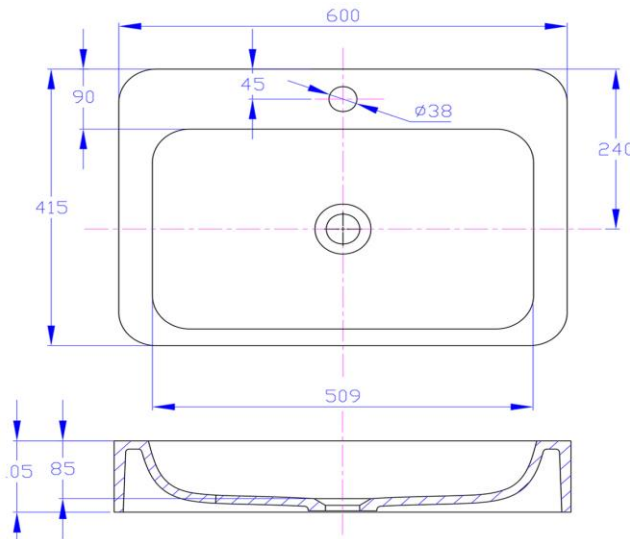

iStone Soft Rectangle Basin (Not Tap Hole)

WD3862WHA

iStone Soft Rectangle Basin 600 x 415 x 105mm (No Tap Hole) Gloss White

iStone gloss white soft rectangle basin without a tap hole (drilled tap hole available on request)
600mm wide x 415mm deep x 105mm high

Made from a solid homogeneous composite material (finished with a thick glossy layer of gel coat) which is dimensionally accurate, inert, non toxic, durable and repairable.

Note: Clikclak wastes are sold separately

CARE AND USE

iStone Basins

iStone composite stone basins should be wiped clean regularly and are best cleaned with cream or mild abrasive cleaners. Do not use harsh abrasives on the basin surfaces.

LIMITED PRODUCT WARRANTIES

To be read in conjunction with and subject to all terms and conditions contained in the Waterware 'Producer Statement' available on-line (<http://www.waterware.co.nz/media-downloads>) From date of purchase, Waterware Services warrants products from the following categories to be free from manufacturing defect subject to exclusions (if applicable):

Category	Domestic Installations	Commercial Installations	Exclusions	Wels
Basins	5 years parts and labour	1 years parts and labour	None	Not required