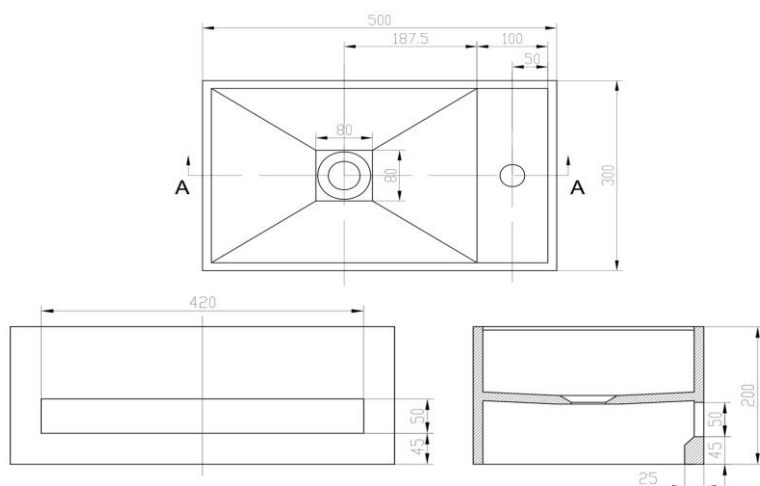

iStone Wall Mounted Wash Closet Basin

WD3877WH

iStone WC Basin 500 x 300 x 200mm Gloss White

iStone gloss white wall mounted WC basin with a pre-drilled tap hole

500mm wide x 300mm deep x 200mm high

Made from a solid homogeneous composite material which is dimensionally accurate, inert, non toxic, durable and repairable.

Note: Klikklak wastes are sold separately

CARE AND USE

iStone Composite Stone

iStone composite stone products should be wiped clean regularly and are best cleaned with cream or mild abrasive cleaners. Do not use harsh abrasives on the basin surfaces.

LIMITED PRODUCT WARRANTIES

To be read in conjunction with and subject to all terms and conditions contained in the Waterware 'Producer Statement' available on-line (<http://www.waterware.co.nz/media-downloads>) From date of purchase, Waterware Services warrants products from the following categories to be free from manufacturing defect subject to exclusions (if applicable):

Category	Domestic Installations	Commercial Installations	Exclusions	Wels
Basins	5 years parts and labour	1 years parts and labour	None	Not required