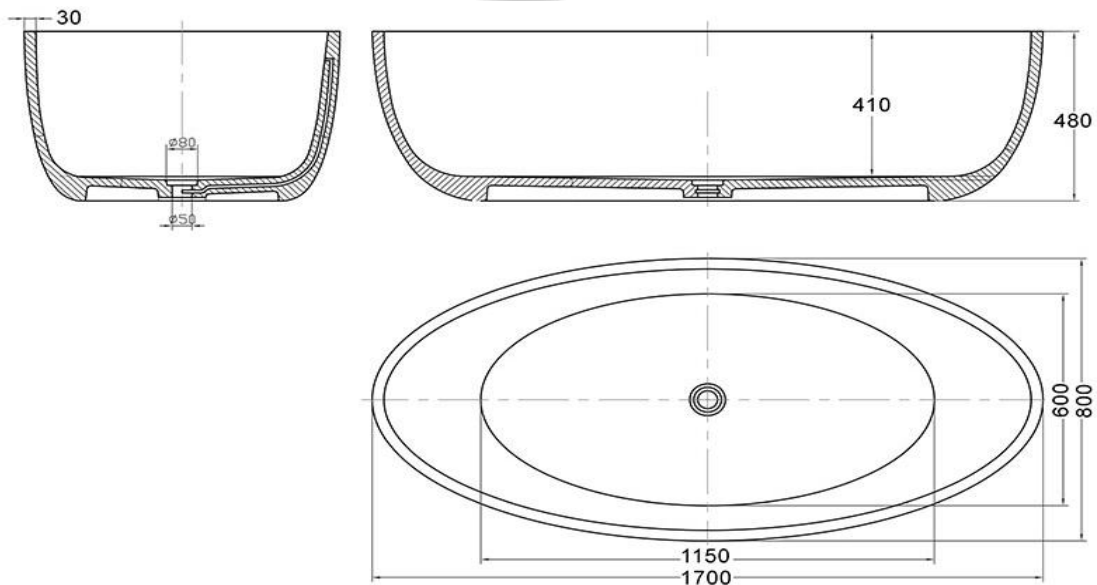

## Quila Freestanding Bath

WD6589CQ

Quila 1700mm Freestanding Bath Carbon Quartz

1700mm freestanding oval bath

Cast stone resin in a carbon quartz finish

Includes 'klikklak' overflow pop-up waste

Bath capacity 270L

Adjustable feet

Note: these baths are extremely heavy (160 – 180kg) and awkward to maneuver if access is limited