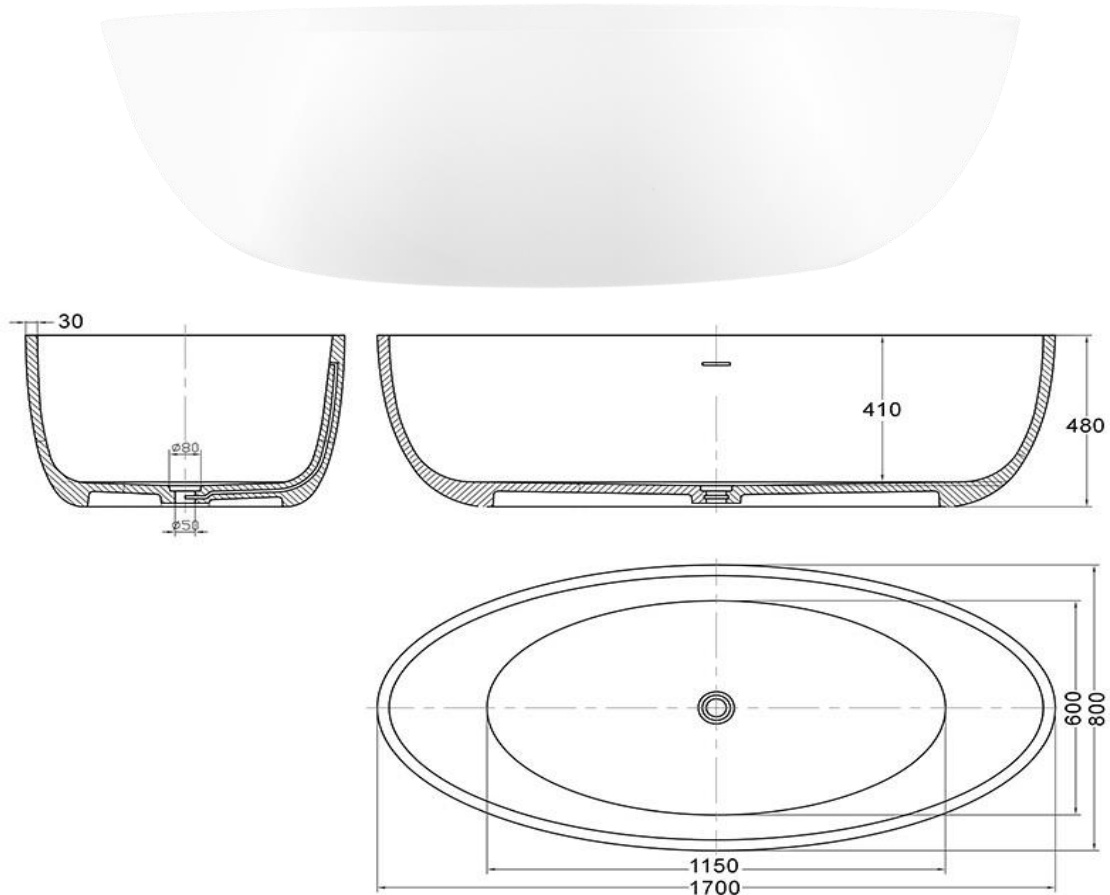

Quila Freestanding Bath

WD6589SQ

Quila 1700mm Freestanding Bath Snow Quartz

1700mm freestanding oval bath

Cast stone resin in a snow quartz finish

Includes 'klikklak' overflow pop-up waste

Bath capacity 270L

Adjustable feet

Note: these baths are extremely heavy (160 – 180kg) and awkward to maneuver if access is limited

CARE AND USE

Matte Stone Resin Basins and Baths

The matte finish on these products should be regularly wiped clean with non scouring, neutral wash solutions or a mild abrasive as required. For severe scratching use wet and dry sand papers beginning with 1000 grit or 800 grit if required. Rub only very lightly with plenty of water to avoid scratching.

LIMITED PRODUCT WARRANTIES

To be read in conjunction with and subject to all terms and conditions contained in the Waterware 'Producer Statement' available on-line (<http://www.waterware.co.nz/media-downloads>) From date of purchase, Waterware Services warrants products from the following categories to be free from manufacturing defect subject to exclusions (if applicable):

Category	Domestic Installations	Commercial Installations	Exclusions	Wels
Baths	5 years parts and labour, 6 - 10 years parts only	1 year parts and labour	Klikklak waste	Not required